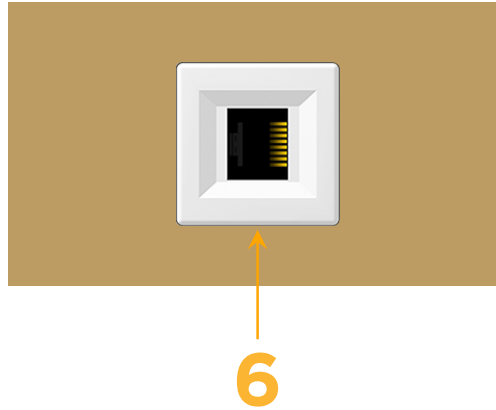

Trim Plate Finish: **BRASS (ABS)**

Custom Finishes Available

M-POWER-1TW-6-BRATP

Features:

Module/Port Options:

- A** Tamper Resistant AC Receptacle
- E** USB-A & USB-C (20W)
- M** Double USB-A (Fast Charging Ports - 18W)
- H** HDMI
- 6** CAT 6
- 12** RJ 12
- X** Switched AC
- Y** 3-Way Switch (Low Voltage)
- V** USB-C (45W High Speed Charging Port)
- S** USB-C (25W High Speed Charging Port)
- R** Switched AC (Rocker Switch)
- D** Dimmer Switch

Plug:

Supplied with Low Profile Flat 45° Angle 120 VAC Plug

Optional Standard Straight 120 VAC Plug

Optional Straight 120 VAC Pass-through Plug

- CLEAN, COMPACT DESIGN
- STREAMLINED
- LOW PROFILE
- SIDE-EXITING CORDS
- PLUG & PLAY
- 6' AC CORD & PLUG (FLAT PLUG STANDARD)
- CUSTOMIZABLE CONFIGURATIONS AND FINISHES
- UL LISTED FOR MOUNTING IN FURNITURE
- 15A