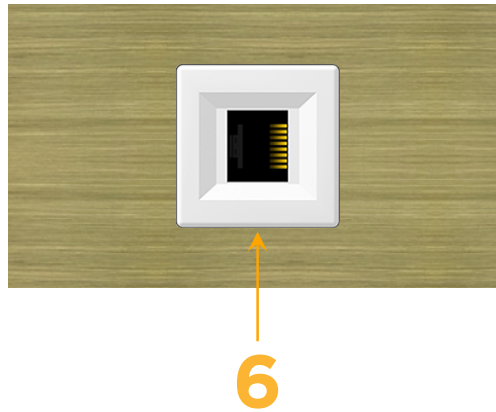

Trim Plate Finish: **BRASS ANTIQUED (ABS)**

Custom Finishes Available

M-POWER-1TW-6-BRAATP

Features:

Module/Port Options:

- A** Tamper Resistant AC Receptacle
- E** USB-A & USB-C (20W)
- M** Double USB-A (Fast Charging Ports - 18W)
- H** HDMI
- 6** CAT 6
- 12** RJ 12
- X** Switched AC
- Y** 3-Way Switch (Low Voltage)
- V** USB-C (45W High Speed Charging Port)
- S** USB-C (25W High Speed Charging Port)
- R** Switched AC (Rocker Switch)
- D** Dimmer Switch

Plug:

Supplied with Low Profile Flat 45° Angle 120 VAC Plug

Optional Standard Straight 120 VAC Plug

Optional Straight 120 VAC Pass-through Plug

- CLEAN, COMPACT DESIGN
- STREAMLINED
- LOW PROFILE
- SIDE-EXITING CORDS
- PLUG & PLAY
- 6' AC CORD & PLUG (FLAT PLUG STANDARD)
- CUSTOMIZABLE CONFIGURATIONS AND FINISHES
- UL LISTED FOR MOUNTING IN FURNITURE
- 15A