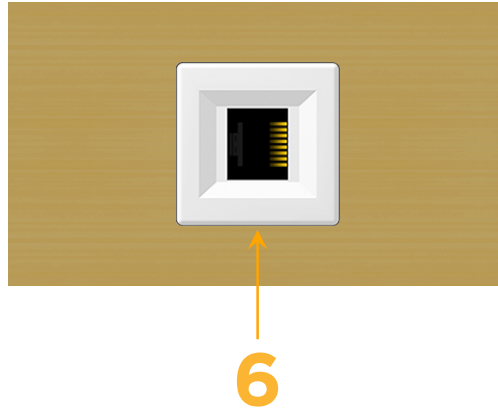

Trim Plate Finish: **SOLID BRASS BRUSHED**

Custom Finishes Available

M-POWER-1TW-6-BR4TP

Features:

Module/Port Options:

- A** Tamper Resistant AC Receptacle
- E** USB-A & USB-C (20W)
- M** Double USB-A (Fast Charging Ports - 18W)
- H** HDMI
- 6** CAT 6
- 12** RJ 12
- X** Switched AC
- Y** 3-Way Switch (Low Voltage)
- V** USB-C (45W High Speed Charging Port)
- S** USB-C (25W High Speed Charging Port)
- R** Switched AC (Rocker Switch)
- D** Dimmer Switch

Plug:

Supplied with Low Profile Flat 45° Angle 120 VAC Plug

Optional Standard Straight 120 VAC Plug

Optional Straight 120 VAC Pass-through Plug

- CLEAN, COMPACT DESIGN
- STREAMLINED
- LOW PROFILE
- SIDE-EXITING CORDS
- PLUG & PLAY
- 6' AC CORD & PLUG (FLAT PLUG STANDARD)
- CUSTOMIZABLE CONFIGURATIONS AND FINISHES
- UL LISTED FOR MOUNTING IN FURNITURE
- 15A