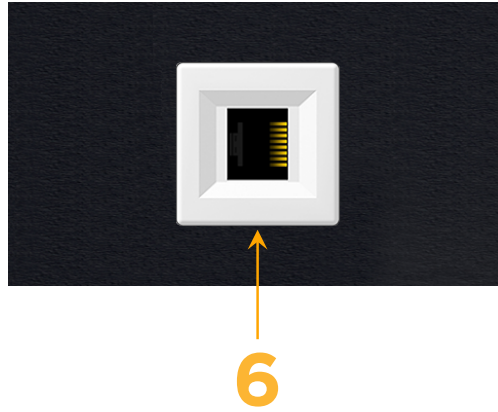

Trim Plate Finish: **BLACK (ABS)**

Custom Finishes Available

M-POWER-1TW-6-BATP

Features:

Module/Port Options:

- A** Tamper Resistant AC Receptacle
- E** USB-A & USB-C (20W)
- M** Double USB-A (Fast Charging Ports - 18W)
- H** HDMI
- 6** CAT 6
- 12** RJ 12
- X** Switched AC
- Y** 3-Way Switch (Low Voltage)
- V** USB-C (45W High Speed Charging Port)
- S** USB-C (25W High Speed Charging Port)
- R** Switched AC (Rocker Switch)
- D** Dimmer Switch

Plug:

Supplied with Low Profile Flat 45° Angle 120 VAC Plug

Optional Standard Straight 120 VAC Plug

Optional Straight 120 VAC Pass-through Plug

- CLEAN, COMPACT DESIGN
- STREAMLINED
- LOW PROFILE
- SIDE-EXITING CORDS
- PLUG & PLAY
- 6' AC CORD & PLUG (FLAT PLUG STANDARD)
- CUSTOMIZABLE CONFIGURATIONS AND FINISHES
- UL LISTED FOR MOUNTING IN FURNITURE
- 15A