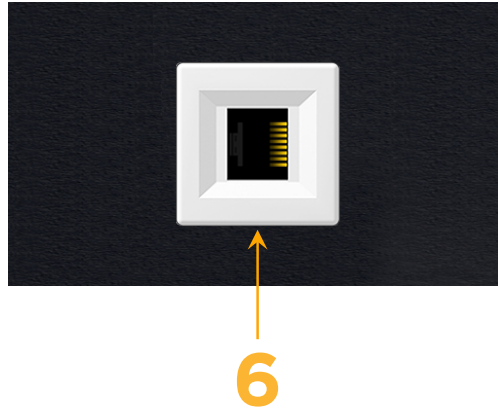

Trim Plate Finish: **SATIN BLACK (ABS)**

Custom Finishes Available

M-POWER-1TW-6-B2ATP

Features:

Module/Port Options:

- A** Tamper Resistant AC Receptacle
- E** USB-A & USB-C (20W)
- M** Double USB-A (Fast Charging Ports - 18W)
- H** HDMI
- 6** CAT 6
- 12** RJ 12
- X** Switched AC
- Y** 3-Way Switch (Low Voltage)
- V** USB-C (45W High Speed Charging Port)
- S** USB-C (25W High Speed Charging Port)
- R** Switched AC (Rocker Switch)
- D** Dimmer Switch

Plug:

Supplied with Low Profile Flat 45° Angle 120 VAC Plug

Optional Standard Straight 120 VAC Plug

Optional Straight 120 VAC Pass-through Plug

- CLEAN, COMPACT DESIGN
- STREAMLINED
- LOW PROFILE
- SIDE-EXITING CORDS
- PLUG & PLAY
- 6' AC CORD & PLUG (FLAT PLUG STANDARD)
- CUSTOMIZABLE CONFIGURATIONS AND FINISHES
- UL LISTED FOR MOUNTING IN FURNITURE
- 15A