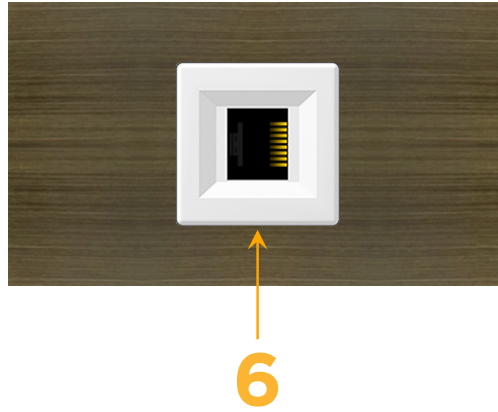

M-POWER-1T

AC POWER & DATA CONNECTIVITY SOLUTION

M-POWER-1TW-6-APATP

Distributed by

Mormax Company, Inc.

8 Westchester Plaza

Elmsford, NY 10523

914-699-0101

sales@mormax.com

mormax.com

Metro Light & Power's line of power & data solutions offers sophisticated design elements combined with greater ease of installation. Streamlined and low-profile, enhanced by side-exiting cords, our outlets advance the industry with their cutting edge look and feel. We believe flexibility is key, and we provide a variety of mounting options, including the ability to mount in limited spaces. Our outlets are available in many finishes and configurations, in addition to a custom color and finish capability for our clients.

Trim Plate Finish: **SPECIAL ANTIQUE BRONZE (ABS)**

Custom Finishes Available

M-POWER-1TW-6-APATP

Features:

Module/Port Options:

- **A** Tamper Resistant AC Receptacle
- **E** USB-A & USB-C (20W)
- **M** Double USB-A (Fast Charging Ports - 18W)
- **H** HDMI
- **6** CAT 6
- **12** RJ 12
- **X** Switched AC
- **Y** 3-Way Switch (Low Voltage)
- **V** USB-C (45W High Speed Charging Port)
- **S** USB-C (25W High Speed Charging Port)
- **R** Switched AC (Rocker Switch)
- **D** Dimmer Switch

Plug:

Supplied with Low Profile Flat 45° Angle 120 VAC Plug

Optional Standard Straight 120 VAC Plug

Optional Straight 120 VAC Pass-through Plug

- CLEAN, COMPACT DESIGN
- STREAMLINED
- LOW PROFILE
- SIDE-EXITING CORDS
- PLUG & PLAY
- 6' AC CORD & PLUG (FLAT PLUG STANDARD)
- CUSTOMIZABLE CONFIGURATIONS AND FINISHES
- UL LISTED FOR MOUNTING IN FURNITURE
- 15A