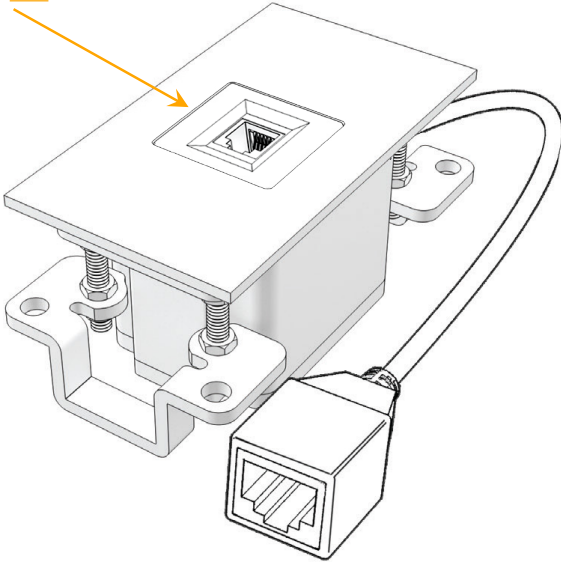

M-POWER-1T

AC POWER & DATA CONNECTIVITY SOLUTION

M-POWER-1TW-12-SS4TP

Specs:

Modules/Ports:

12 RJ 12

Distributed by

Mormax Company, Inc.

8 Westchester Plaza

Elmsford, NY 10523

914-699-0101

sales@mormax.com

mormax.com

12