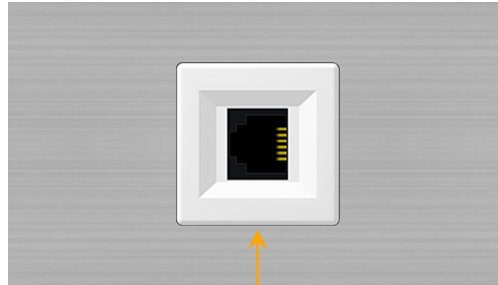

sales@mormax.com

mormax.com

Metro Light & Power's line of power & data solutions offers sophisticated design elements combined with greater ease of installation. Streamlined and low-profile, enhanced by side-exiting cords, our outlets advance the industry with their cutting edge look and feel. We believe flexibility is key, and we provide a variety of mounting options, including the ability to mount in limited spaces. Our outlets are available in many finishes and configurations, in addition to a custom color and finish capability for our clients.

Trim Plate Finish: **STAINLESS STEEL BRUSHED**

Custom Finishes Available

M-POWER-1TW-12-SS4TP

12

Features:

Module/Port Options:

- A Tamper Resistant AC Receptacle
- E USB-A & USB-C (20W)
- M Double USB-A (Fast Charging Ports - 18W)
- H HDMI
- 6 CAT 6
- 12 RJ 12
- X Switched AC
- Y 3-Way Switch (Low Voltage)
- V USB-C (45W High Speed Charging Port)
- S USB-C (25W High Speed Charging Port)
- R Switched AC (Rocker Switch)
- D Dimmer Switch

Plug:

Supplied with Low Profile Flat 45° Angle 120 VAC Plug

Optional Standard Straight 120 VAC Plug

Optional Straight 120 VAC Pass-through Plug

- CLEAN, COMPACT DESIGN
- STREAMLINED
- LOW PROFILE
- SIDE-EXITING CORDS
- PLUG & PLAY
- 6' AC CORD & PLUG (FLAT PLUG STANDARD)
- CUSTOMIZABLE CONFIGURATIONS AND FINISHES
- UL LISTED FOR MOUNTING IN FURNITURE
- 15A