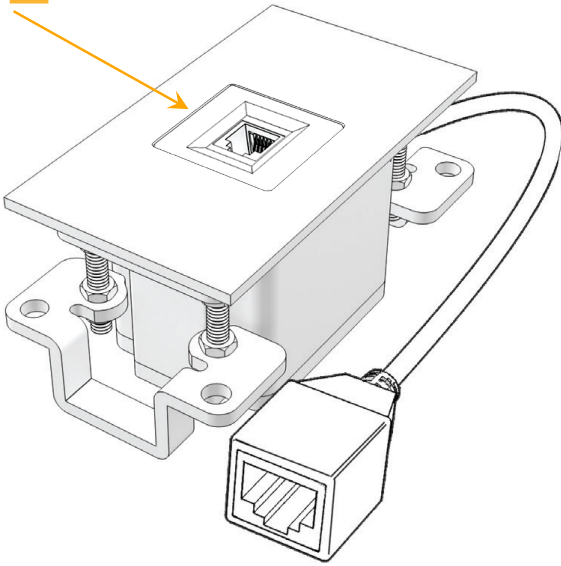

M-POWER-1T

AC POWER & DATA CONNECTIVITY SOLUTION

M-POWER-1TW-12-CRATP

Specs:

Modules/Ports:

12 RJ 12

Distributed by

Mormax Company, Inc.

8 Westchester Plaza

Elmsford, NY 10523

914-699-0101

sales@mormax.com

mormax.com

12