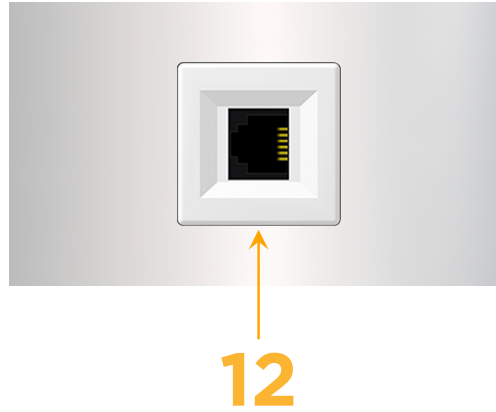

sales@mormax.com

mormax.com

Metro Light & Power's line of power & data solutions offers sophisticated design elements combined with greater ease of installation. Streamlined and low-profile, enhanced by side-exiting cords, our outlets advance the industry with their cutting edge look and feel. We believe flexibility is key, and we provide a variety of mounting options, including the ability to mount in limited spaces. Our outlets are available in many finishes and configurations, in addition to a custom color and finish capability for our clients.

Trim Plate Finish: **CHROME (ABS)**

Custom Finishes Available

M-POWER-1TW-12-CRATP

Features:

Module/Port Options:

- A** Tamper Resistant AC Receptacle
- E** USB-A & USB-C (20W)
- M** Double USB-A (Fast Charging Ports - 18W)
- H** HDMI
- 6** CAT 6
- 12** RJ 12
- X** Switched AC
- Y** 3-Way Switch (Low Voltage)
- V** USB-C (45W High Speed Charging Port)
- S** USB-C (25W High Speed Charging Port)
- R** Switched AC (Rocker Switch)
- D** Dimmer Switch