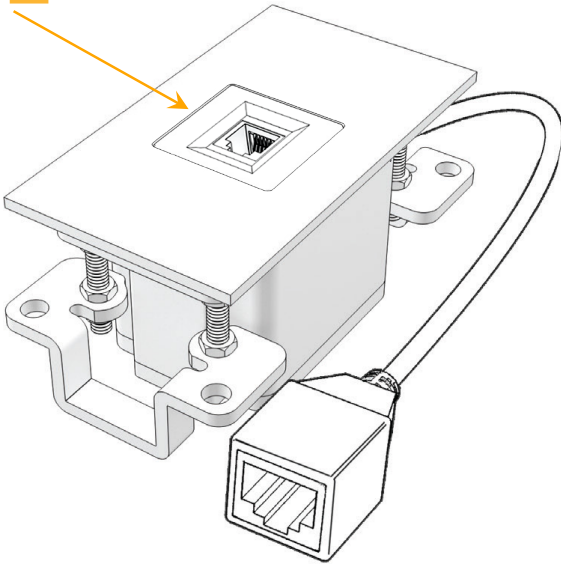

M-POWER-1T

AC POWER & DATA CONNECTIVITY SOLUTION

M-POWER-1TW-12-BRATP

Specs:

Modules/Ports:

12 RJ 12

Distributed by

Mormax Company, Inc.

8 Westchester Plaza

Elmsford, NY 10523

914-699-0101

sales@mormax.com

mormax.com

12