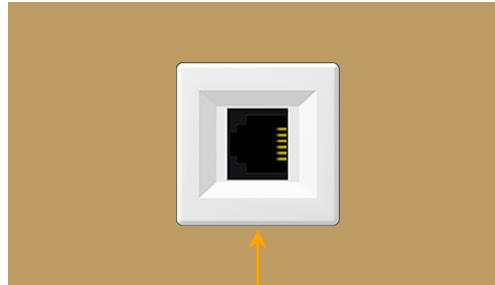

M-POWER-1T

AC POWER & DATA CONNECTIVITY SOLUTION

M-POWER-1TW-12-BRATP

Distributed by

Mormax Company, Inc.

8 Westchester Plaza

Elmsford, NY 10523

914-699-0101

sales@mormax.com

mormax.com

Metro Light & Power's line of power & data solutions offers sophisticated design elements combined with greater ease of installation. Streamlined and low-profile, enhanced by side-exiting cords, our outlets advance the industry with their cutting edge look and feel. We believe flexibility is key, and we provide a variety of mounting options, including the ability to mount in limited spaces. Our outlets are available in many finishes and configurations, in addition to a custom color and finish capability for our clients.

Trim Plate Finish: **BRASS (ABS)**

Custom Finishes Available

M-POWER-1TW-12-BRATP

12

Features:

Module/Port Options:

- **A** Tamper Resistant AC Receptacle
- **E** USB-A & USB-C (20W)
- **M** Double USB-A (Fast Charging Ports - 18W)
- **H** HDMI
- **6** CAT 6
- **12** RJ 12
- **X** Switched AC
- **Y** 3-Way Switch (Low Voltage)
- **V** USB-C (45W High Speed Charging Port)
- **S** USB-C (25W High Speed Charging Port)
- **R** Switched AC (Rocker Switch)
- **D** Dimmer Switch

Plug:

Supplied with Low Profile Flat 45° Angle 120 VAC Plug

Optional Standard Straight 120 VAC Plug

Optional Straight 120 VAC Pass-through Plug

- CLEAN, COMPACT DESIGN
- STREAMLINED
- LOW PROFILE
- SIDE-EXITING CORDS
- PLUG & PLAY
- 6' AC CORD & PLUG (FLAT PLUG STANDARD)
- CUSTOMIZABLE CONFIGURATIONS AND FINISHES
- UL LISTED FOR MOUNTING IN FURNITURE
- 15A