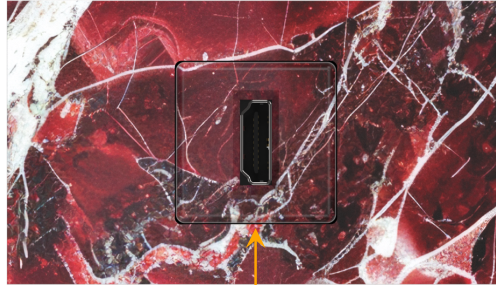

M-POWER-1T

AC POWER & DATA CONNECTIVITY SOLUTION

M-POWER-1TRM-H-RMATP

Distributed by

Mormax Company, Inc.

8 Westchester Plaza

Elmsford, NY 10523

914-699-0101

sales@mormax.com

mormax.com

Metro Light & Power's line of power & data solutions offers sophisticated design elements combined with greater ease of installation. Streamlined and low-profile, enhanced by side-exiting cords, our outlets advance the industry with their cutting edge look and feel. We believe flexibility is key, and we provide a variety of mounting options, including the ability to mount in limited spaces. Our outlets are available in many finishes and configurations, in addition to a custom color and finish capability for our clients.

Trim Plate Finish: **OMNIGRAPHIC™ RED MARBLE (ABS)**

Custom Finishes Available

M-POWER-1TRM-H-RMATP

H

Features:

Module/Port Options:

- A Tamper Resistant AC Receptacle
- E USB-A & USB-C (20W)
- M Double USB-A (Fast Charging Ports - 18W)
- H HDMI
- 6 CAT 6
- 12 RJ 12
- X Switched AC
- Y 3-Way Switch (Low Voltage)
- V USB-C (45W High Speed Charging Port)
- S USB-C (25W High Speed Charging Port)
- R Switched AC (Rocker Switch)
- D Dimmer Switch

Plug:

Supplied with Low Profile Flat 45° Angle 120 VAC Plug

Optional Standard Straight 120 VAC Plug

Optional Straight 120 VAC Pass-through Plug

- CLEAN, COMPACT DESIGN
- STREAMLINED
- LOW PROFILE
- SIDE-EXITING CORDS
- PLUG & PLAY
- 6' AC CORD & PLUG (FLAT PLUG STANDARD)
- CUSTOMIZABLE CONFIGURATIONS AND FINISHES
- UL LISTED FOR MOUNTING IN FURNITURE
- 15A