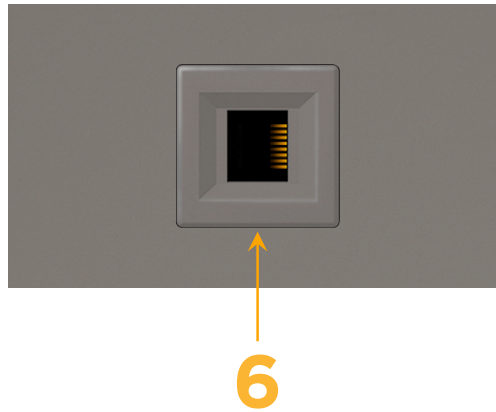

M-POWER-1T

AC POWER & DATA CONNECTIVITY SOLUTION

M-POWER-1TM2-6-M2ATP

Distributed by

Mormax Company, Inc.

8 Westchester Plaza

Elmsford, NY 10523

914-699-0101

sales@mormax.com

mormax.com

Metro Light & Power's line of power & data solutions offers sophisticated design elements combined with greater ease of installation. Streamlined and low-profile, enhanced by side-exiting cords, our outlets advance the industry with their cutting edge look and feel. We believe flexibility is key, and we provide a variety of mounting options, including the ability to mount in limited spaces. Our outlets are available in many finishes and configurations, in addition to a custom color and finish capability for our clients.

Trim Plate Finish: **UNICOLOR™ MAGNESIUM (ABS)**

Custom Finishes Available

M-POWER-1TM2-6-M2ATP

Features:

Module/Port Options:

- **A** Tamper Resistant AC Receptacle
- **E** USB-A & USB-C (20W)
- **M** Double USB-A (Fast Charging Ports - 18W)
- **H** HDMI
- **6** CAT 6
- **12** RJ 12
- **X** Switched AC
- **Y** 3-Way Switch (Low Voltage)
- **V** USB-C (45W High Speed Charging Port)
- **S** USB-C (25W High Speed Charging Port)
- **R** Switched AC (Rocker Switch)
- **D** Dimmer Switch

Plug:

Supplied with Low Profile Flat 45° Angle 120 VAC Plug

Optional Standard Straight 120 VAC Plug

Optional Straight 120 VAC Pass-through Plug

- CLEAN, COMPACT DESIGN
- STREAMLINED
- LOW PROFILE
- SIDE-EXITING CORDS
- PLUG & PLAY
- 6' AC CORD & PLUG (FLAT PLUG STANDARD)
- CUSTOMIZABLE CONFIGURATIONS AND FINISHES
- UL LISTED FOR MOUNTING IN FURNITURE
- 15A