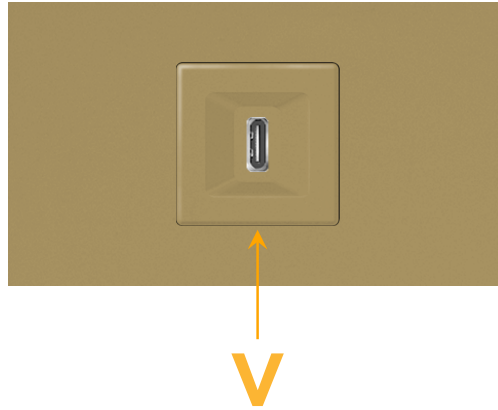

M-POWER-1T

AC POWER & DATA CONNECTIVITY SOLUTION

M-POWER-1TBZ2-V-BZ2ATP

Distributed by

Mormax Company, Inc.

8 Westchester Plaza

Elmsford, NY 10523

914-699-0101

sales@mormax.com

mormax.com

Metro Light & Power's line of power & data solutions offers sophisticated design elements combined with greater ease of installation. Streamlined and low-profile, enhanced by side-exiting cords, our outlets advance the industry with their cutting edge look and feel. We believe flexibility is key, and we provide a variety of mounting options, including the ability to mount in limited spaces. Our outlets are available in many finishes and configurations, in addition to a custom color and finish capability for our clients.

Trim Plate Finish: **UNICOLOR™ BRONZE (ABS)**

Custom Finishes Available

M-POWER-1TBZ2-V-BZ2ATP

Features:

Module/Port Options:

- **A** Tamper Resistant AC Receptacle
- **E** USB-A & USB-C (20W)
- **M** Double USB-A (Fast Charging Ports - 18W)
- **H** HDMI
- **6** CAT 6
- **12** RJ 12
- **X** Switched AC
- **Y** 3-Way Switch (Low Voltage)
- **V** USB-C (45W High Speed Charging Port)
- **S** USB-C (25W High Speed Charging Port)
- **R** Switched AC (Rocker Switch)
- **D** Dimmer Switch

Plug:

Supplied with Low Profile Flat 45° Angle 120 VAC Plug

Optional Standard Straight 120 VAC Plug

Optional Straight 120 VAC Pass-through Plug

- CLEAN, COMPACT DESIGN
- STREAMLINED
- LOW PROFILE
- SIDE-EXITING CORDS
- PLUG & PLAY
- 6' AC CORD & PLUG (FLAT PLUG STANDARD)
- CUSTOMIZABLE CONFIGURATIONS AND FINISHES
- UL LISTED FOR MOUNTING IN FURNITURE
- 15A