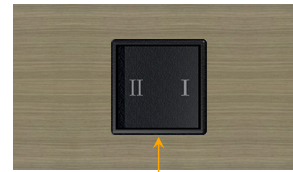

Y

Features:

Module/Port Options:

- A Tamper Resistant AC Receptacle
- E USB-A & USB-C (20W)
- M Double USB-A (Fast Charging Ports - 18W)
- H HDMI
- 6 CAT 6
- 12 RJ 12
- X Switched AC
- Y 3-Way Switch (Low Voltage)
- V USB-C (45W High Speed Charging Port)
- S USB-C (25W High Speed Charging Port)
- R Switched AC (Rocker Switch)
- D Dimmer Switch

Plug:

Supplied with Low Profile Flat 45° Angle 120 VAC Plug

Optional Standard Straight 120 VAC Plug

Optional Straight 120 VAC Pass-through Plug

- CLEAN, COMPACT DESIGN
- STREAMLINED
- LOW PROFILE
- SIDE-EXITING CORDS
- PLUG & PLAY
- 6' AC CORD & PLUG (FLAT PLUG STANDARD)
- CUSTOMIZABLE CONFIGURATIONS AND FINISHES
- UL LISTED FOR MOUNTING IN FURNITURE
- 15A

UL LISTED AND APPROVED FOR USE ONLY WITH METRO LIGHT & POWER'S UL LISTED LEDS & CLASS 2 UL LISTED LED DRIVERS