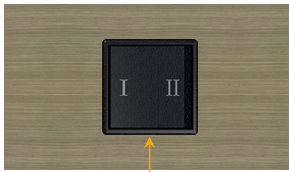

Trim Plate Finish: **ANTIQUED ARCHITECTURAL BRONZE (ABS)**

Custom Finishes Available

M-POWER-1T-Y-BZ5AATP(2)

Y