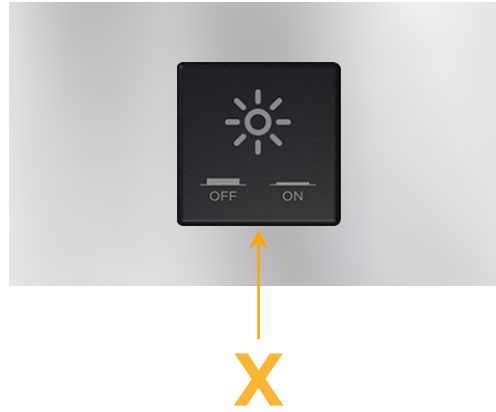

M-POWER-1T

AC POWER & DATA CONNECTIVITY SOLUTION

M-POWER-1T-X-SS8TP

Distributed by

Mormax Company, Inc.

8 Westchester Plaza

Elmsford, NY 10523

914-699-0101

sales@mormax.com

mormax.com

Metro Light & Power's line of power & data solutions offers sophisticated design elements combined with greater ease of installation. Streamlined and low-profile, enhanced by side-exiting cords, our outlets advance the industry with their cutting edge look and feel. We believe flexibility is key, and we provide a variety of mounting options, including the ability to mount in limited spaces. Our outlets are available in many finishes and configurations, in addition to a custom color and finish capability for our clients.

Trim Plate Finish: **STAINLESS STEEL MIRROR FINISH**

Custom Finishes Available

M-POWER-1T-X-SS8TP

Features:

Module/Port Options:

- **A** Tamper Resistant AC Receptacle
- **E** USB-A & USB-C (20W)
- **M** Double USB-A (Fast Charging Ports - 18W)
- **H** HDMI
- **6** CAT 6
- **12** RJ 12
- **X** Switched AC
- **Y** 3-Way Switch (Low Voltage)
- **V** USB-C (45W High Speed Charging Port)
- **S** USB-C (25W High Speed Charging Port)
- **R** Switched AC (Rocker Switch)
- **D** Dimmer Switch

Plug:

Supplied with Low Profile Flat 45° Angle 120 VAC Plug

Optional Standard Straight 120 VAC Plug

Optional Straight 120 VAC Pass-through Plug

- CLEAN, COMPACT DESIGN
- STREAMLINED
- LOW PROFILE
- SIDE-EXITING CORDS
- PLUG & PLAY
- 6' AC CORD & PLUG (FLAT PLUG STANDARD)
- CUSTOMIZABLE CONFIGURATIONS AND FINISHES
- UL LISTED FOR MOUNTING IN FURNITURE
- 15A