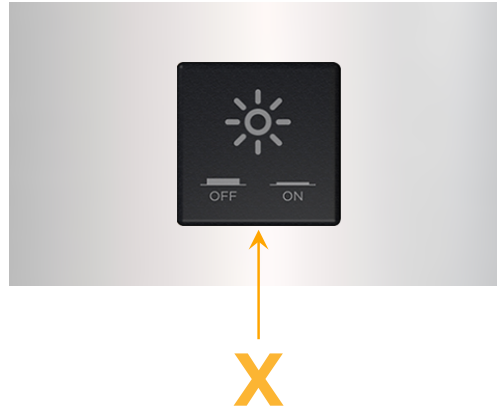

M-POWER-1T

AC POWER & DATA CONNECTIVITY SOLUTION

M-POWER-1T-X-CRATP

Distributed by

Mormax Company, Inc.

8 Westchester Plaza

Elmsford, NY 10523

914-699-0101

sales@mormax.com

mormax.com

Metro Light & Power's line of power & data solutions offers sophisticated design elements combined with greater ease of installation. Streamlined and low-profile, enhanced by side-exiting cords, our outlets advance the industry with their cutting edge look and feel. We believe flexibility is key, and we provide a variety of mounting options, including the ability to mount in limited spaces. Our outlets are available in many finishes and configurations, in addition to a custom color and finish capability for our clients.

Trim Plate Finish: **CHROME (ABS)**

Custom Finishes Available

M-POWER-1T-X-CRATP

Features:

Module/Port Options:

- **A** Tamper Resistant AC Receptacle
- **E** USB-A & USB-C (20W)
- **M** Double USB-A (Fast Charging Ports - 18W)
- **H** HDMI
- **6** CAT 6
- **12** RJ 12
- **X** Switched AC
- **Y** 3-Way Switch (Low Voltage)
- **V** USB-C (45W High Speed Charging Port)
- **S** USB-C (25W High Speed Charging Port)
- **R** Switched AC (Rocker Switch)
- **D** Dimmer Switch

Plug:

Supplied with Low Profile Flat 45° Angle 120 VAC Plug

Optional Standard Straight 120 VAC Plug

Optional Straight 120 VAC Pass-through Plug

- CLEAN, COMPACT DESIGN
- STREAMLINED
- LOW PROFILE
- SIDE-EXITING CORDS
- PLUG & PLAY
- 6' AC CORD & PLUG (FLAT PLUG STANDARD)
- CUSTOMIZABLE CONFIGURATIONS AND FINISHES
- UL LISTED FOR MOUNTING IN FURNITURE
- 15A