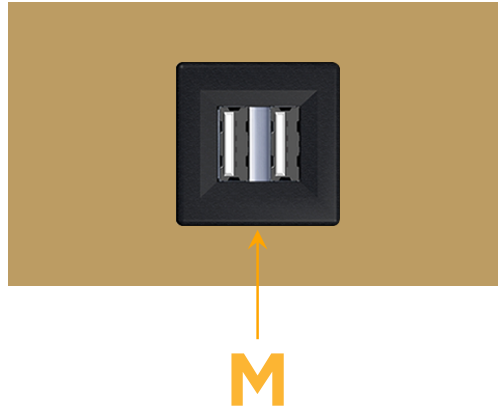

sales@mormax.com

mormax.com

Metro Light & Power's line of power & data solutions offers sophisticated design elements combined with greater ease of installation. Streamlined and low-profile, enhanced by side-exiting cords, our outlets advance the industry with their cutting edge look and feel. We believe flexibility is key, and we provide a variety of mounting options, including the ability to mount in limited spaces. Our outlets are available in many finishes and configurations, in addition to a custom color and finish capability for our clients.

Trim Plate Finish: **BRASS (ABS)**

Custom Finishes Available

M-POWER-1T-M-BRATP

Features:

**Module/Port Options:**

- A** Tamper Resistant AC Receptacle
- E** USB-A & USB-C (20W)
- M** Double USB-A (Fast Charging Ports - 18W)
- H** HDMI
- 6** CAT 6
- 12** RJ 12
- X** Switched AC
- Y** 3-Way Switch (Low Voltage)
- V** USB-C (45W High Speed Charging Port)
- S** USB-C (25W High Speed Charging Port)
- R** Switched AC (Rocker Switch)
- D** Dimmer Switch

**Plug:**

Supplied with Low Profile Flat 45° Angle 120 VAC Plug

Optional Standard Straight 120 VAC Plug

Optional Straight 120 VAC Pass-through Plug

- CLEAN, COMPACT DESIGN
- STREAMLINED
- LOW PROFILE
- SIDE-EXITING CORDS
- PLUG & PLAY
- 6' AC CORD & PLUG (FLAT PLUG STANDARD)
- CUSTOMIZABLE CONFIGURATIONS AND FINISHES
- UL LISTED FOR MOUNTING IN FURNITURE
- 15A