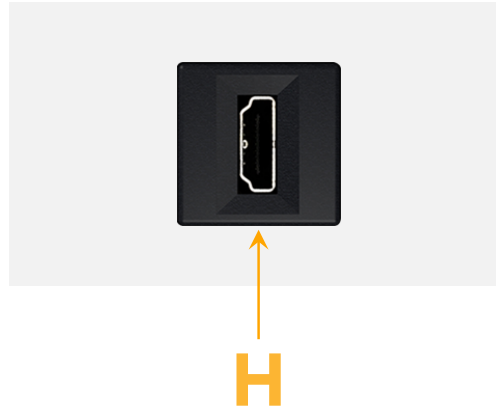

Trim Plate Finish: **WHITE (ABS)**

Custom Finishes Available

M-POWER-1T-H-WATP

Features:

**Module/Port Options:**

- A** Tamper Resistant AC Receptacle
- E** USB-A & USB-C (20W)
- M** Double USB-A (Fast Charging Ports - 18W)
- H** HDMI
- 6** CAT 6
- 12** RJ 12
- X** Switched AC
- Y** 3-Way Switch (Low Voltage)
- V** USB-C (45W High Speed Charging Port)
- S** USB-C (25W High Speed Charging Port)
- R** Switched AC (Rocker Switch)
- D** Dimmer Switch