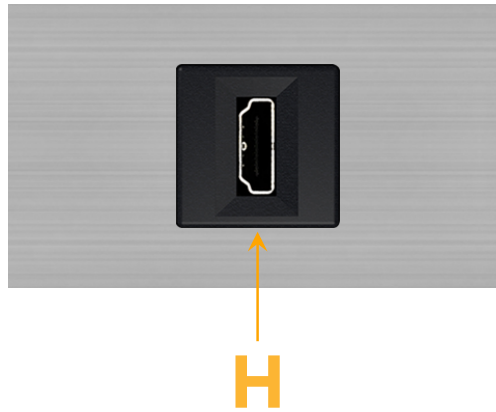

M-POWER-1T

AC POWER & DATA CONNECTIVITY SOLUTION

M-POWER-1T-H-SS4TP

Distributed by

Mormax Company, Inc.

8 Westchester Plaza

Elmsford, NY 10523

914-699-0101

sales@mormax.com

mormax.com

Metro Light & Power's line of power & data solutions offers sophisticated design elements combined with greater ease of installation. Streamlined and low-profile, enhanced by side-exiting cords, our outlets advance the industry with their cutting edge look and feel. We believe flexibility is key, and we provide a variety of mounting options, including the ability to mount in limited spaces. Our outlets are available in many finishes and configurations, in addition to a custom color and finish capability for our clients.

Trim Plate Finish: **STAINLESS STEEL BRUSHED**

Custom Finishes Available

M-POWER-1T-H-SS4TP

Features:

Module/Port Options:

- **A** Tamper Resistant AC Receptacle
- **E** USB-A & USB-C (20W)
- **M** Double USB-A (Fast Charging Ports - 18W)
- **H** HDMI
- **6** CAT 6
- **12** RJ 12
- **X** Switched AC
- **Y** 3-Way Switch (Low Voltage)
- **V** USB-C (45W High Speed Charging Port)
- **S** USB-C (25W High Speed Charging Port)
- **R** Switched AC (Rocker Switch)
- **D** Dimmer Switch

Plug:

Supplied with Low Profile Flat 45° Angle 120 VAC Plug

Optional Standard Straight 120 VAC Plug

Optional Straight 120 VAC Pass-through Plug

- CLEAN, COMPACT DESIGN
- STREAMLINED
- LOW PROFILE
- SIDE-EXITING CORDS
- PLUG & PLAY
- 6' AC CORD & PLUG (FLAT PLUG STANDARD)
- CUSTOMIZABLE CONFIGURATIONS AND FINISHES
- UL LISTED FOR MOUNTING IN FURNITURE
- 15A