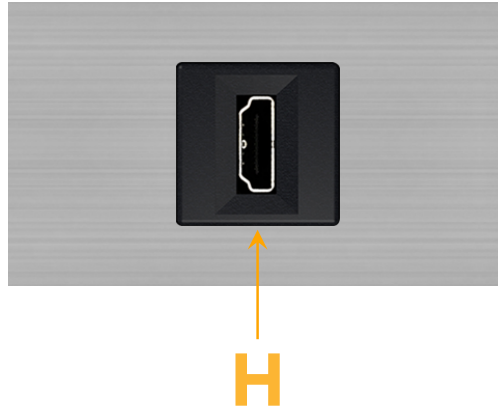

M-POWER-1T

AC POWER & DATA CONNECTIVITY SOLUTION

M-POWER-1T-H-SS4ATP

Distributed by

Mormax Company, Inc.

8 Westchester Plaza

Elmsford, NY 10523

914-699-0101

sales@mormax.com

mormax.com

Metro Light & Power's line of power & data solutions offers sophisticated design elements combined with greater ease of installation. Streamlined and low-profile, enhanced by side-exiting cords, our outlets advance the industry with their cutting edge look and feel. We believe flexibility is key, and we provide a variety of mounting options, including the ability to mount in limited spaces. Our outlets are available in many finishes and configurations, in addition to a custom color and finish capability for our clients.

Trim Plate Finish: **BRUSHED STAINLESS (ABS)**

Custom Finishes Available

M-POWER-1T-H-SS4ATP

Features:

Module/Port Options:

- **A** Tamper Resistant AC Receptacle
- **E** USB-A & USB-C (20W)
- **M** Double USB-A (Fast Charging Ports - 18W)
- **H** HDMI
- **6** CAT 6
- **12** RJ 12
- **X** Switched AC
- **Y** 3-Way Switch (Low Voltage)
- **V** USB-C (45W High Speed Charging Port)
- **S** USB-C (25W High Speed Charging Port)
- **R** Switched AC (Rocker Switch)
- **D** Dimmer Switch

Plug:

Supplied with Low Profile Flat 45° Angle 120 VAC Plug

Optional Standard Straight 120 VAC Plug

Optional Straight 120 VAC Pass-through Plug

- CLEAN, COMPACT DESIGN
- STREAMLINED
- LOW PROFILE
- SIDE-EXITING CORDS
- PLUG & PLAY
- 6' AC CORD & PLUG (FLAT PLUG STANDARD)
- CUSTOMIZABLE CONFIGURATIONS AND FINISHES
- UL LISTED FOR MOUNTING IN FURNITURE
- 15A