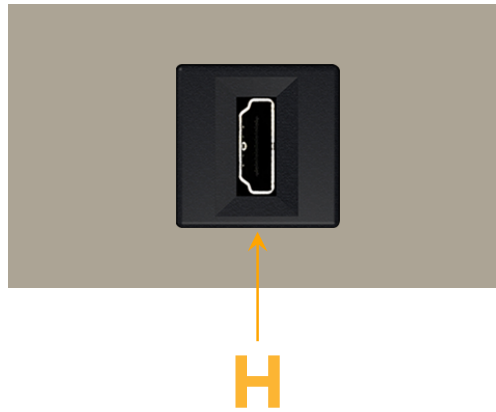

Trim Plate Finish: **SATIN NICKEL (ABS)**

Custom Finishes Available

M-POWER-1T-H-SATP

Features:

Module/Port Options:

- A** Tamper Resistant AC Receptacle
- E** USB-A & USB-C (20W)
- M** Double USB-A (Fast Charging Ports - 18W)
- H** HDMI
- 6** CAT 6
- 12** RJ 12
- X** Switched AC
- Y** 3-Way Switch (Low Voltage)
- V** USB-C (45W High Speed Charging Port)
- S** USB-C (25W High Speed Charging Port)
- R** Switched AC (Rocker Switch)
- D** Dimmer Switch

Plug:

Supplied with Low Profile Flat 45° Angle 120 VAC Plug

Optional Standard Straight 120 VAC Plug

Optional Straight 120 VAC Pass-through Plug

- CLEAN, COMPACT DESIGN
- STREAMLINED
- LOW PROFILE
- SIDE-EXITING CORDS
- PLUG & PLAY
- 6' AC CORD & PLUG (FLAT PLUG STANDARD)
- CUSTOMIZABLE CONFIGURATIONS AND FINISHES
- UL LISTED FOR MOUNTING IN FURNITURE
- 15A