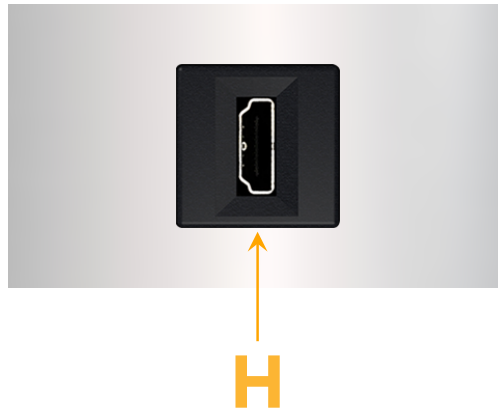

Trim Plate Finish: **CHROME (ABS)**

Custom Finishes Available

M-POWER-1T-H-CRATP

Features:

**Module/Port Options:**

- A** Tamper Resistant AC Receptacle
- E** USB-A & USB-C (20W)
- M** Double USB-A (Fast Charging Ports - 18W)
- H** HDMI
- 6** CAT 6
- 12** RJ 12
- X** Switched AC
- Y** 3-Way Switch (Low Voltage)
- V** USB-C (45W High Speed Charging Port)
- S** USB-C (25W High Speed Charging Port)
- R** Switched AC (Rocker Switch)
- D** Dimmer Switch

**Plug:**

Supplied with Low Profile Flat 45° Angle 120 VAC Plug

Optional Standard Straight 120 VAC Plug

Optional Straight 120 VAC Pass-through Plug

- CLEAN, COMPACT DESIGN
- STREAMLINED
- LOW PROFILE
- SIDE-EXITING CORDS
- PLUG & PLAY
- 6' AC CORD & PLUG (FLAT PLUG STANDARD)
- CUSTOMIZABLE CONFIGURATIONS AND FINISHES
- UL LISTED FOR MOUNTING IN FURNITURE
- 15A