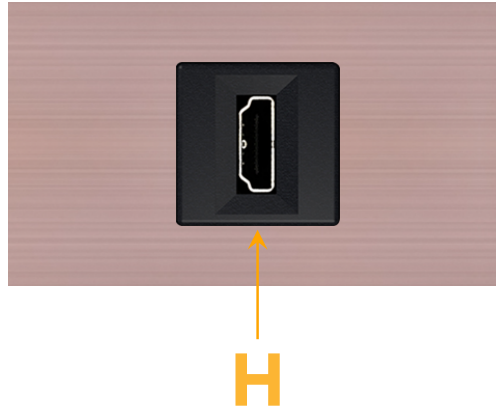

Trim Plate Finish: **CHAMPAGNE (ABS)**

Custom Finishes Available

M-POWER-1T-H-CHATP

Features:

**Module/Port Options:**

- A** Tamper Resistant AC Receptacle
- E** USB-A & USB-C (20W)
- M** Double USB-A (Fast Charging Ports - 18W)
- H** HDMI
- 6** CAT 6
- 12** RJ 12
- X** Switched AC
- Y** 3-Way Switch (Low Voltage)
- V** USB-C (45W High Speed Charging Port)
- S** USB-C (25W High Speed Charging Port)
- R** Switched AC (Rocker Switch)
- D** Dimmer Switch