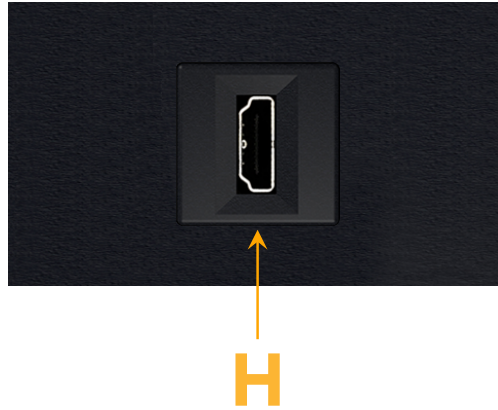

Trim Plate Finish: **BLACK (STEEL)**

Custom Finishes Available

M-POWER-1T-H-BTP

Features:

**Module/Port Options:**

- A** Tamper Resistant AC Receptacle
- E** USB-A & USB-C (20W)
- M** Double USB-A (Fast Charging Ports - 18W)
- H** HDMI
- 6** CAT 6
- 12** RJ 12
- X** Switched AC
- Y** 3-Way Switch (Low Voltage)
- V** USB-C (45W High Speed Charging Port)
- S** USB-C (25W High Speed Charging Port)
- R** Switched AC (Rocker Switch)
- D** Dimmer Switch