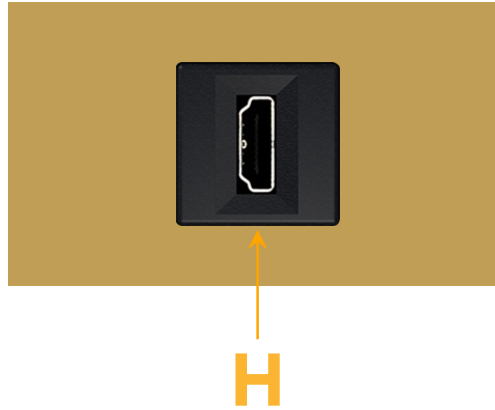

Trim Plate Finish: **SOLID BRASS**

Custom Finishes Available

M-POWER-1T-H-BRTTP

Features:

Module/Port Options:

- A** Tamper Resistant AC Receptacle
- E** USB-A & USB-C (20W)
- M** Double USB-A (Fast Charging Ports - 18W)
- H** HDMI
- 6** CAT 6
- 12** RJ 12
- X** Switched AC
- Y** 3-Way Switch (Low Voltage)
- V** USB-C (45W High Speed Charging Port)
- S** USB-C (25W High Speed Charging Port)
- R** Switched AC (Rocker Switch)
- D** Dimmer Switch

Plug:

Supplied with Low Profile Flat 45° Angle 120 VAC Plug

Optional Standard Straight 120 VAC Plug

Optional Straight 120 VAC Pass-through Plug

- CLEAN, COMPACT DESIGN
- STREAMLINED
- LOW PROFILE
- SIDE-EXITING CORDS
- PLUG & PLAY
- 6' AC CORD & PLUG (FLAT PLUG STANDARD)
- CUSTOMIZABLE CONFIGURATIONS AND FINISHES
- UL LISTED FOR MOUNTING IN FURNITURE
- 15A