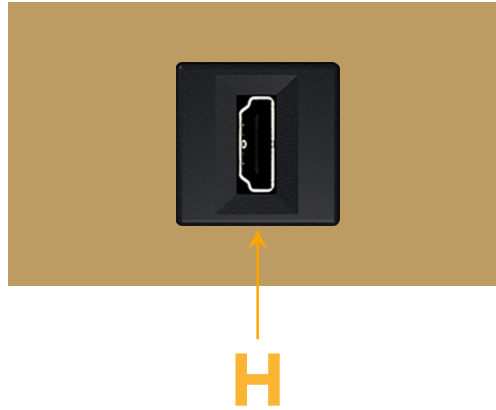

Trim Plate Finish: **BRASS (ABS)**

Custom Finishes Available

M-POWER-1T-H-BRATP

Features:

Module/Port Options:

- A** Tamper Resistant AC Receptacle
- E** USB-A & USB-C (20W)
- M** Double USB-A (Fast Charging Ports - 18W)
- H** HDMI
- 6** CAT 6
- 12** RJ 12
- X** Switched AC
- Y** 3-Way Switch (Low Voltage)
- V** USB-C (45W High Speed Charging Port)
- S** USB-C (25W High Speed Charging Port)
- R** Switched AC (Rocker Switch)
- D** Dimmer Switch

Plug:

Supplied with Low Profile Flat 45° Angle 120 VAC Plug

Optional Standard Straight 120 VAC Plug

Optional Straight 120 VAC Pass-through Plug

- CLEAN, COMPACT DESIGN
- STREAMLINED
- LOW PROFILE
- SIDE-EXITING CORDS
- PLUG & PLAY
- 6' AC CORD & PLUG (FLAT PLUG STANDARD)
- CUSTOMIZABLE CONFIGURATIONS AND FINISHES
- UL LISTED FOR MOUNTING IN FURNITURE
- 15A