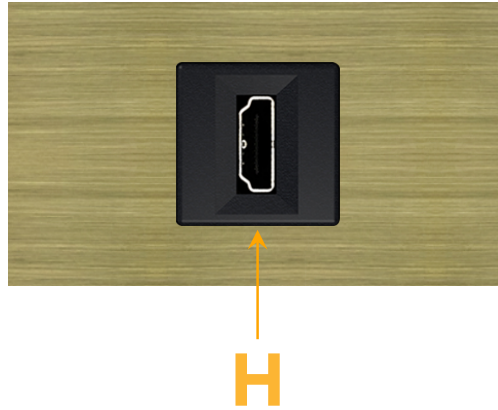

M-POWER-1T

AC POWER & DATA CONNECTIVITY SOLUTION

M-POWER-1T-H-BRAATP

Distributed by

Mormax Company, Inc.

8 Westchester Plaza

Elmsford, NY 10523

914-699-0101

sales@mormax.com

mormax.com

Metro Light & Power's line of power & data solutions offers sophisticated design elements combined with greater ease of installation. Streamlined and low-profile, enhanced by side-exiting cords, our outlets advance the industry with their cutting edge look and feel. We believe flexibility is key, and we provide a variety of mounting options, including the ability to mount in limited spaces. Our outlets are available in many finishes and configurations, in addition to a custom color and finish capability for our clients.

Trim Plate Finish: **BRASS ANTIQUED (ABS)**

Custom Finishes Available

M-POWER-1T-H-BRAATP

Features:

Module/Port Options:

- **A** Tamper Resistant AC Receptacle
- **E** USB-A & USB-C (20W)
- **M** Double USB-A (Fast Charging Ports - 18W)
- **H** HDMI
- **6** CAT 6
- **12** RJ 12
- **X** Switched AC
- **Y** 3-Way Switch (Low Voltage)
- **V** USB-C (45W High Speed Charging Port)
- **S** USB-C (25W High Speed Charging Port)
- **R** Switched AC (Rocker Switch)
- **D** Dimmer Switch

Plug:

Supplied with Low Profile Flat 45° Angle 120 VAC Plug

Optional Standard Straight 120 VAC Plug

Optional Straight 120 VAC Pass-through Plug

- CLEAN, COMPACT DESIGN
- STREAMLINED
- LOW PROFILE
- SIDE-EXITING CORDS
- PLUG & PLAY
- 6' AC CORD & PLUG (FLAT PLUG STANDARD)
- CUSTOMIZABLE CONFIGURATIONS AND FINISHES
- UL LISTED FOR MOUNTING IN FURNITURE
- 15A