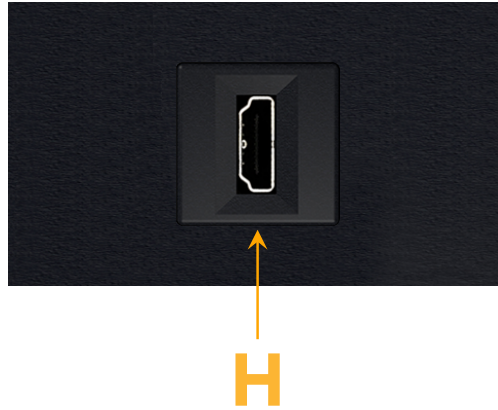

Trim Plate Finish: **BLACK (ABS)**

Custom Finishes Available

M-POWER-1T-H-BATP

Features:

Module/Port Options:

- A** Tamper Resistant AC Receptacle
- E** USB-A & USB-C (20W)
- M** Double USB-A (Fast Charging Ports - 18W)
- H** HDMI
- 6** CAT 6
- 12** RJ 12
- X** Switched AC
- Y** 3-Way Switch (Low Voltage)
- V** USB-C (45W High Speed Charging Port)
- S** USB-C (25W High Speed Charging Port)
- R** Switched AC (Rocker Switch)
- D** Dimmer Switch