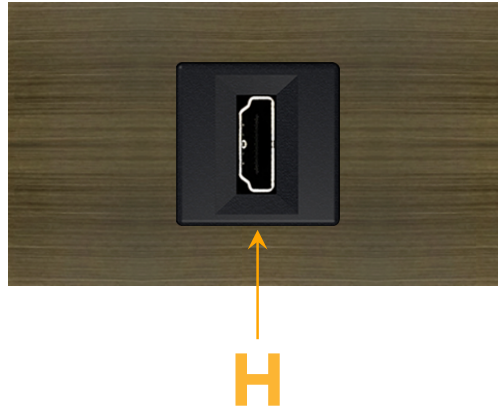

M-POWER-1T

AC POWER & DATA CONNECTIVITY SOLUTION

M-POWER-1T-H-APATP

Distributed by

Mormax Company, Inc.

8 Westchester Plaza

Elmsford, NY 10523

914-699-0101

sales@mormax.com

mormax.com

Metro Light & Power's line of power & data solutions offers sophisticated design elements combined with greater ease of installation. Streamlined and low-profile, enhanced by side-exiting cords, our outlets advance the industry with their cutting edge look and feel. We believe flexibility is key, and we provide a variety of mounting options, including the ability to mount in limited spaces. Our outlets are available in many finishes and configurations, in addition to a custom color and finish capability for our clients.

Trim Plate Finish: **SPECIAL ANTIQUE BRONZE (ABS)**

Custom Finishes Available

M-POWER-1T-H-APATP

Features:

Module/Port Options:

- **A** Tamper Resistant AC Receptacle
- **E** USB-A & USB-C (20W)
- **M** Double USB-A (Fast Charging Ports - 18W)
- **H** HDMI
- **6** CAT 6
- **12** RJ 12
- **X** Switched AC
- **Y** 3-Way Switch (Low Voltage)
- **V** USB-C (45W High Speed Charging Port)
- **S** USB-C (25W High Speed Charging Port)
- **R** Switched AC (Rocker Switch)
- **D** Dimmer Switch

Plug:

Supplied with Low Profile Flat 45° Angle 120 VAC Plug

Optional Standard Straight 120 VAC Plug

Optional Straight 120 VAC Pass-through Plug

- CLEAN, COMPACT DESIGN
- STREAMLINED
- LOW PROFILE
- SIDE-EXITING CORDS
- PLUG & PLAY
- 6' AC CORD & PLUG (FLAT PLUG STANDARD)
- CUSTOMIZABLE CONFIGURATIONS AND FINISHES
- UL LISTED FOR MOUNTING IN FURNITURE
- 15A