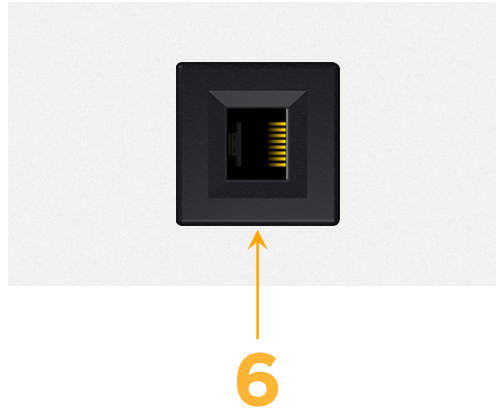

M-POWER-1T

AC POWER & DATA CONNECTIVITY SOLUTION

M-POWER-1T-6-WTP

Distributed by

Mormax Company, Inc.

8 Westchester Plaza

Elmsford, NY 10523

914-699-0101

sales@mormax.com

mormax.com

Metro Light & Power's line of power & data solutions offers sophisticated design elements combined with greater ease of installation. Streamlined and low-profile, enhanced by side-exiting cords, our outlets advance the industry with their cutting edge look and feel. We believe flexibility is key, and we provide a variety of mounting options, including the ability to mount in limited spaces. Our outlets are available in many finishes and configurations, in addition to a custom color and finish capability for our clients.

Trim Plate Finish: **WHITE (STEEL)**

Custom Finishes Available

M-POWER-1T-6-WTP

Features:

Module/Port Options:

- **A** Tamper Resistant AC Receptacle
- **E** USB-A & USB-C (20W)
- **M** Double USB-A (Fast Charging Ports - 18W)
- **H** HDMI
- **6** CAT 6
- **12** RJ 12
- **X** Switched AC
- **Y** 3-Way Switch (Low Voltage)
- **V** USB-C (45W High Speed Charging Port)
- **S** USB-C (25W High Speed Charging Port)
- **R** Switched AC (Rocker Switch)
- **D** Dimmer Switch

Plug:

Supplied with Low Profile Flat 45° Angle 120 VAC Plug

Optional Standard Straight 120 VAC Plug

Optional Straight 120 VAC Pass-through Plug

- CLEAN, COMPACT DESIGN
- STREAMLINED
- LOW PROFILE
- SIDE-EXITING CORDS
- PLUG & PLAY
- 6' AC CORD & PLUG (FLAT PLUG STANDARD)
- CUSTOMIZABLE CONFIGURATIONS AND FINISHES
- UL LISTED FOR MOUNTING IN FURNITURE
- 15A