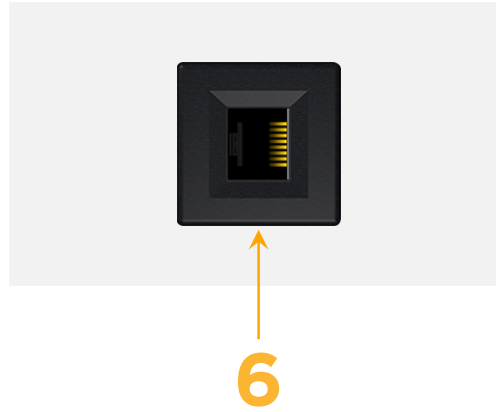

M-POWER-1T

AC POWER & DATA CONNECTIVITY SOLUTION

M-POWER-1T-6-WATP

Distributed by

Mormax Company, Inc.

8 Westchester Plaza

Elmsford, NY 10523

914-699-0101

sales@mormax.com

mormax.com

Metro Light & Power's line of power & data solutions offers sophisticated design elements combined with greater ease of installation. Streamlined and low-profile, enhanced by side-exiting cords, our outlets advance the industry with their cutting edge look and feel. We believe flexibility is key, and we provide a variety of mounting options, including the ability to mount in limited spaces. Our outlets are available in many finishes and configurations, in addition to a custom color and finish capability for our clients.

Trim Plate Finish: **WHITE (ABS)**

Custom Finishes Available

M-POWER-1T-6-WATP

Features:

Module/Port Options:

- **A** Tamper Resistant AC Receptacle
- **E** USB-A & USB-C (20W)
- **M** Double USB-A (Fast Charging Ports - 18W)
- **H** HDMI
- **6** CAT 6
- **12** RJ 12
- **X** Switched AC
- **Y** 3-Way Switch (Low Voltage)
- **V** USB-C (45W High Speed Charging Port)
- **S** USB-C (25W High Speed Charging Port)
- **R** Switched AC (Rocker Switch)
- **D** Dimmer Switch

Plug:

Supplied with Low Profile Flat 45° Angle 120 VAC Plug

Optional Standard Straight 120 VAC Plug

Optional Straight 120 VAC Pass-through Plug

- CLEAN, COMPACT DESIGN
- STREAMLINED
- LOW PROFILE
- SIDE-EXITING CORDS
- PLUG & PLAY
- 6' AC CORD & PLUG (FLAT PLUG STANDARD)
- CUSTOMIZABLE CONFIGURATIONS AND FINISHES
- UL LISTED FOR MOUNTING IN FURNITURE
- 15A