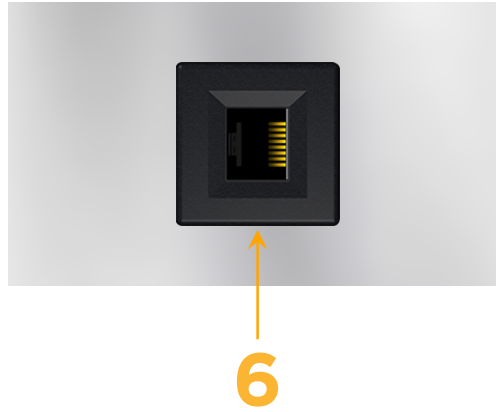

M-POWER-1T

AC POWER & DATA CONNECTIVITY SOLUTION

M-POWER-1T-6-SS8TP

Distributed by

Mormax Company, Inc.

8 Westchester Plaza

Elmsford, NY 10523

914-699-0101

sales@mormax.com

mormax.com

Metro Light & Power's line of power & data solutions offers sophisticated design elements combined with greater ease of installation. Streamlined and low-profile, enhanced by side-exiting cords, our outlets advance the industry with their cutting edge look and feel. We believe flexibility is key, and we provide a variety of mounting options, including the ability to mount in limited spaces. Our outlets are available in many finishes and configurations, in addition to a custom color and finish capability for our clients.

Trim Plate Finish: **STAINLESS STEEL MIRROR FINISH**

Custom Finishes Available

M-POWER-1T-6-SS8TP

Features:

Module/Port Options:

- **A** Tamper Resistant AC Receptacle
- **E** USB-A & USB-C (20W)
- **M** Double USB-A (Fast Charging Ports - 18W)
- **H** HDMI
- **6** CAT 6
- **12** RJ 12
- **X** Switched AC
- **Y** 3-Way Switch (Low Voltage)
- **V** USB-C (45W High Speed Charging Port)
- **S** USB-C (25W High Speed Charging Port)
- **R** Switched AC (Rocker Switch)
- **D** Dimmer Switch

Plug:

Supplied with Low Profile Flat 45° Angle 120 VAC Plug

Optional Standard Straight 120 VAC Plug

Optional Straight 120 VAC Pass-through Plug

- CLEAN, COMPACT DESIGN
- STREAMLINED
- LOW PROFILE
- SIDE-EXITING CORDS
- PLUG & PLAY
- 6' AC CORD & PLUG (FLAT PLUG STANDARD)
- CUSTOMIZABLE CONFIGURATIONS AND FINISHES
- UL LISTED FOR MOUNTING IN FURNITURE
- 15A