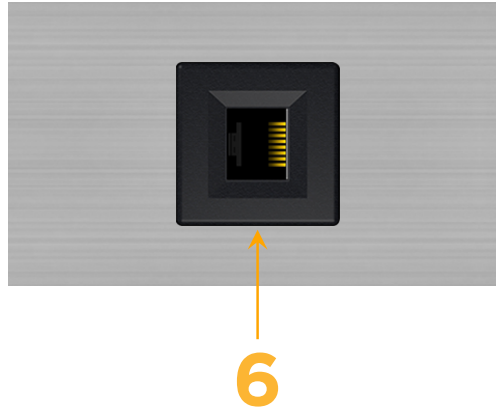

Trim Plate Finish: **STAINLESS STEEL BRUSHED**

Custom Finishes Available

M-POWER-1T-6-SS4TP

Features:

Module/Port Options:

- A** Tamper Resistant AC Receptacle
- E** USB-A & USB-C (20W)
- M** Double USB-A (Fast Charging Ports - 18W)
- H** HDMI
- 6** CAT 6
- 12** RJ 12
- X** Switched AC
- Y** 3-Way Switch (Low Voltage)
- V** USB-C (45W High Speed Charging Port)
- S** USB-C (25W High Speed Charging Port)
- R** Switched AC (Rocker Switch)
- D** Dimmer Switch

Plug:

Supplied with Low Profile Flat 45° Angle 120 VAC Plug

Optional Standard Straight 120 VAC Plug

Optional Straight 120 VAC Pass-through Plug

- CLEAN, COMPACT DESIGN
- STREAMLINED
- LOW PROFILE
- SIDE-EXITING CORDS
- PLUG & PLAY
- 6' AC CORD & PLUG (FLAT PLUG STANDARD)
- CUSTOMIZABLE CONFIGURATIONS AND FINISHES
- UL LISTED FOR MOUNTING IN FURNITURE
- 15A