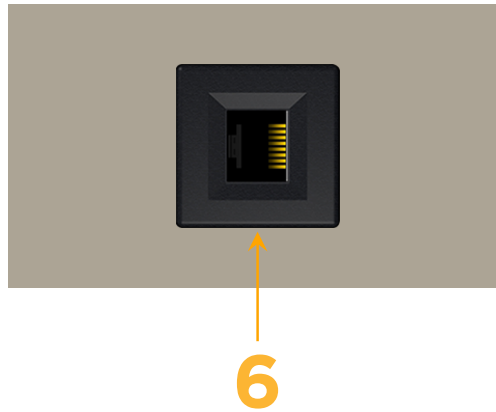

Trim Plate Finish: **SATIN NICKEL (ABS)**

Custom Finishes Available

M-POWER-1T-6-SATP

Features:

Module/Port Options:

- A** Tamper Resistant AC Receptacle
- E** USB-A & USB-C (20W)
- M** Double USB-A (Fast Charging Ports - 18W)
- H** HDMI
- 6** CAT 6
- 12** RJ 12
- X** Switched AC
- Y** 3-Way Switch (Low Voltage)
- V** USB-C (45W High Speed Charging Port)
- S** USB-C (25W High Speed Charging Port)
- R** Switched AC (Rocker Switch)
- D** Dimmer Switch

Plug:

Supplied with Low Profile Flat 45° Angle 120 VAC Plug

Optional Standard Straight 120 VAC Plug

Optional Straight 120 VAC Pass-through Plug

- CLEAN, COMPACT DESIGN
- STREAMLINED
- LOW PROFILE
- SIDE-EXITING CORDS
- PLUG & PLAY
- 6' AC CORD & PLUG (FLAT PLUG STANDARD)
- CUSTOMIZABLE CONFIGURATIONS AND FINISHES
- UL LISTED FOR MOUNTING IN FURNITURE
- 15A