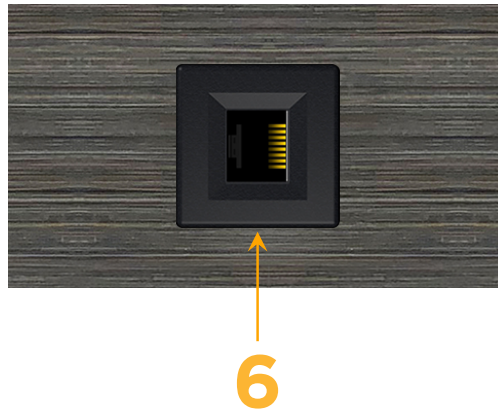

Trim Plate Finish: **GUNMETAL (ABS)**

Custom Finishes Available

M-POWER-1T-6-S3ATP

Features:

Module/Port Options:

- A** Tamper Resistant AC Receptacle
- E** USB-A & USB-C (20W)
- M** Double USB-A (Fast Charging Ports - 18W)
- H** HDMI
- 6** CAT 6
- 12** RJ 12
- X** Switched AC
- Y** 3-Way Switch (Low Voltage)
- V** USB-C (45W High Speed Charging Port)
- S** USB-C (25W High Speed Charging Port)
- R** Switched AC (Rocker Switch)
- D** Dimmer Switch

Plug:

Supplied with Low Profile Flat 45° Angle 120 VAC Plug

Optional Standard Straight 120 VAC Plug

Optional Straight 120 VAC Pass-through Plug

- CLEAN, COMPACT DESIGN
- STREAMLINED
- LOW PROFILE
- SIDE-EXITING CORDS
- PLUG & PLAY
- 6' AC CORD & PLUG (FLAT PLUG STANDARD)
- CUSTOMIZABLE CONFIGURATIONS AND FINISHES
- UL LISTED FOR MOUNTING IN FURNITURE
- 15A