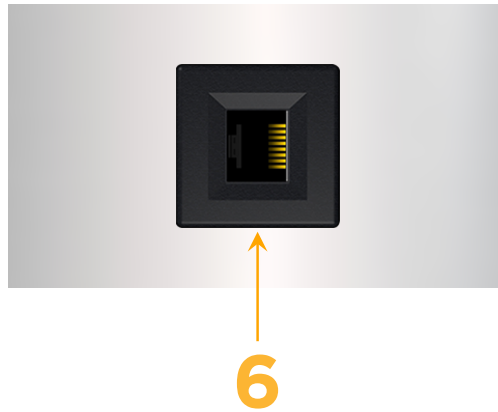

M-POWER-1T

AC POWER & DATA CONNECTIVITY SOLUTION

M-POWER-1T-6-CRATP

Distributed by

Mormax Company, Inc.

8 Westchester Plaza

Elmsford, NY 10523

914-699-0101

sales@mormax.com

mormax.com

Metro Light & Power's line of power & data solutions offers sophisticated design elements combined with greater ease of installation. Streamlined and low-profile, enhanced by side-exiting cords, our outlets advance the industry with their cutting edge look and feel. We believe flexibility is key, and we provide a variety of mounting options, including the ability to mount in limited spaces. Our outlets are available in many finishes and configurations, in addition to a custom color and finish capability for our clients.

Trim Plate Finish: **CHROME (ABS)**

Custom Finishes Available

M-POWER-1T-6-CRATP

Features:

Module/Port Options:

- **A** Tamper Resistant AC Receptacle
- **E** USB-A & USB-C (20W)
- **M** Double USB-A (Fast Charging Ports - 18W)
- **H** HDMI
- **6** CAT 6
- **12** RJ 12
- **X** Switched AC
- **Y** 3-Way Switch (Low Voltage)
- **V** USB-C (45W High Speed Charging Port)
- **S** USB-C (25W High Speed Charging Port)
- **R** Switched AC (Rocker Switch)
- **D** Dimmer Switch

Plug:

Supplied with Low Profile Flat 45° Angle 120 VAC Plug

Optional Standard Straight 120 VAC Plug

Optional Straight 120 VAC Pass-through Plug

- CLEAN, COMPACT DESIGN
- STREAMLINED
- LOW PROFILE
- SIDE-EXITING CORDS
- PLUG & PLAY
- 6' AC CORD & PLUG (FLAT PLUG STANDARD)
- CUSTOMIZABLE CONFIGURATIONS AND FINISHES
- UL LISTED FOR MOUNTING IN FURNITURE
- 15A