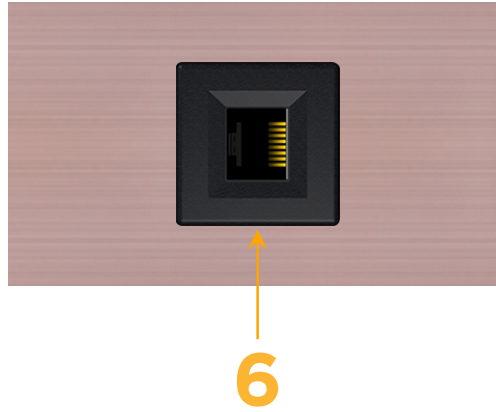

Trim Plate Finish: **CHAMPAGNE (ABS)**

Custom Finishes Available

M-POWER-1T-6-CHATP

Features:

Module/Port Options:

- A** Tamper Resistant AC Receptacle
- E** USB-A & USB-C (20W)
- M** Double USB-A (Fast Charging Ports - 18W)
- H** HDMI
- 6** CAT 6
- 12** RJ 12
- X** Switched AC
- Y** 3-Way Switch (Low Voltage)
- V** USB-C (45W High Speed Charging Port)
- S** USB-C (25W High Speed Charging Port)
- R** Switched AC (Rocker Switch)
- D** Dimmer Switch

Plug:

Supplied with Low Profile Flat 45° Angle 120 VAC Plug

Optional Standard Straight 120 VAC Plug

Optional Straight 120 VAC Pass-through Plug

- CLEAN, COMPACT DESIGN
- STREAMLINED
- LOW PROFILE
- SIDE-EXITING CORDS
- PLUG & PLAY
- 6' AC CORD & PLUG (FLAT PLUG STANDARD)
- CUSTOMIZABLE CONFIGURATIONS AND FINISHES
- UL LISTED FOR MOUNTING IN FURNITURE
- 15A