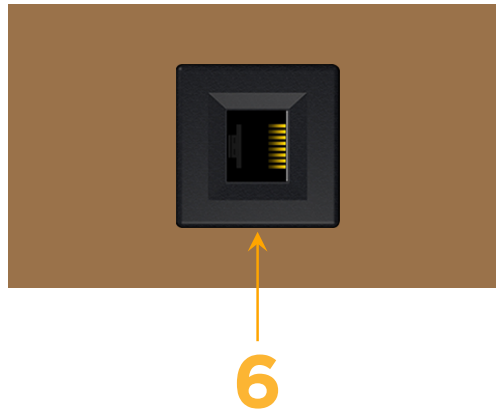

M-POWER-1T

AC POWER & DATA CONNECTIVITY SOLUTION

M-POWER-1T-6-BZTP

Distributed by

Mormax Company, Inc.

8 Westchester Plaza

Elmsford, NY 10523

914-699-0101

sales@mormax.com

mormax.com

Metro Light & Power's line of power & data solutions offers sophisticated design elements combined with greater ease of installation. Streamlined and low-profile, enhanced by side-exiting cords, our outlets advance the industry with their cutting edge look and feel. We believe flexibility is key, and we provide a variety of mounting options, including the ability to mount in limited spaces. Our outlets are available in many finishes and configurations, in addition to a custom color and finish capability for our clients.

Trim Plate Finish: **SOLID BRONZE**

Custom Finishes Available

M-POWER-1T-6-BZTP

Features:

Module/Port Options:

- **A** Tamper Resistant AC Receptacle
- **E** USB-A & USB-C (20W)
- **M** Double USB-A (Fast Charging Ports - 18W)
- **H** HDMI
- **6** CAT 6
- **12** RJ 12
- **X** Switched AC
- **Y** 3-Way Switch (Low Voltage)
- **V** USB-C (45W High Speed Charging Port)
- **S** USB-C (25W High Speed Charging Port)
- **R** Switched AC (Rocker Switch)
- **D** Dimmer Switch

Plug:

Supplied with Low Profile Flat 45° Angle 120 VAC Plug

Optional Standard Straight 120 VAC Plug

Optional Straight 120 VAC Pass-through Plug

- CLEAN, COMPACT DESIGN
- STREAMLINED
- LOW PROFILE
- SIDE-EXITING CORDS
- PLUG & PLAY
- 6' AC CORD & PLUG (FLAT PLUG STANDARD)
- CUSTOMIZABLE CONFIGURATIONS AND FINISHES
- UL LISTED FOR MOUNTING IN FURNITURE
- 15A