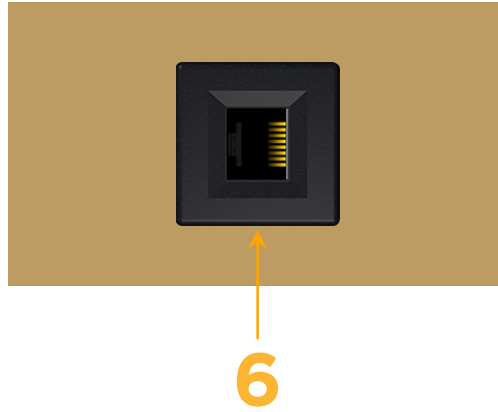

Trim Plate Finish: **STANDARD BRONZE (ABS)**

Custom Finishes Available

M-POWER-1T-6-BZATP

Features:

Module/Port Options:

- A** Tamper Resistant AC Receptacle
- E** USB-A & USB-C (20W)
- M** Double USB-A (Fast Charging Ports - 18W)
- H** HDMI
- 6** CAT 6
- 12** RJ 12
- X** Switched AC
- Y** 3-Way Switch (Low Voltage)
- V** USB-C (45W High Speed Charging Port)
- S** USB-C (25W High Speed Charging Port)
- R** Switched AC (Rocker Switch)
- D** Dimmer Switch

Plug:

Supplied with Low Profile Flat 45° Angle 120 VAC Plug

Optional Standard Straight 120 VAC Plug

Optional Straight 120 VAC Pass-through Plug

- CLEAN, COMPACT DESIGN
- STREAMLINED
- LOW PROFILE
- SIDE-EXITING CORDS
- PLUG & PLAY
- 6' AC CORD & PLUG (FLAT PLUG STANDARD)
- CUSTOMIZABLE CONFIGURATIONS AND FINISHES
- UL LISTED FOR MOUNTING IN FURNITURE
- 15A