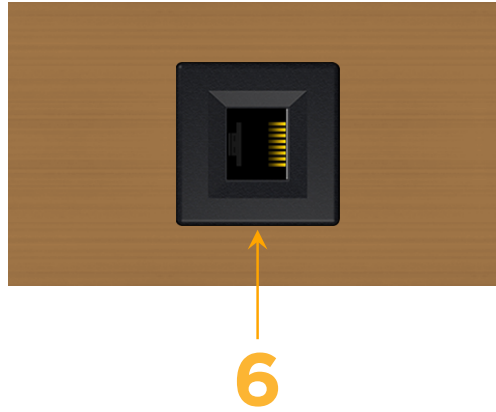

Trim Plate Finish: **SOLID BRONZE BRUSHED**

Custom Finishes Available

M-POWER-1T-6-BZ4TP

Features:

Module/Port Options:

- A** Tamper Resistant AC Receptacle
- E** USB-A & USB-C (20W)
- M** Double USB-A (Fast Charging Ports - 18W)
- H** HDMI
- 6** CAT 6
- 12** RJ 12
- X** Switched AC
- Y** 3-Way Switch (Low Voltage)
- V** USB-C (45W High Speed Charging Port)
- S** USB-C (25W High Speed Charging Port)
- R** Switched AC (Rocker Switch)
- D** Dimmer Switch

Plug:

Supplied with Low Profile Flat 45° Angle 120 VAC Plug

Optional Standard Straight 120 VAC Plug

Optional Straight 120 VAC Pass-through Plug

- CLEAN, COMPACT DESIGN
- STREAMLINED
- LOW PROFILE
- SIDE-EXITING CORDS
- PLUG & PLAY
- 6' AC CORD & PLUG (FLAT PLUG STANDARD)
- CUSTOMIZABLE CONFIGURATIONS AND FINISHES
- UL LISTED FOR MOUNTING IN FURNITURE
- 15A