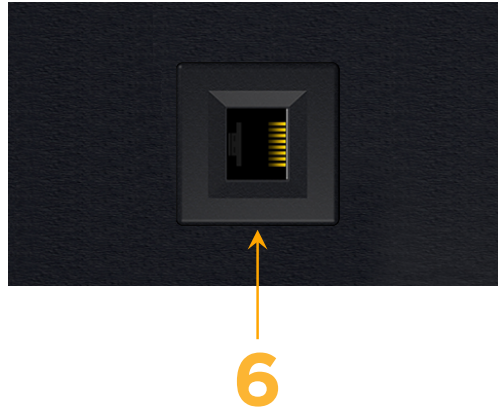

M-POWER-1T

AC POWER & DATA CONNECTIVITY SOLUTION

M-POWER-1T-6-BTP

Distributed by

Mormax Company, Inc.

8 Westchester Plaza

Elmsford, NY 10523

914-699-0101

sales@mormax.com

mormax.com

Metro Light & Power's line of power & data solutions offers sophisticated design elements combined with greater ease of installation. Streamlined and low-profile, enhanced by side-exiting cords, our outlets advance the industry with their cutting edge look and feel. We believe flexibility is key, and we provide a variety of mounting options, including the ability to mount in limited spaces. Our outlets are available in many finishes and configurations, in addition to a custom color and finish capability for our clients.

Trim Plate Finish: **BLACK (STEEL)**

Custom Finishes Available

M-POWER-1T-6-BTP

Features:

Module/Port Options:

- **A** Tamper Resistant AC Receptacle
- **E** USB-A & USB-C (20W)
- **M** Double USB-A (Fast Charging Ports - 18W)
- **H** HDMI
- **6** CAT 6
- **12** RJ 12
- **X** Switched AC
- **Y** 3-Way Switch (Low Voltage)
- **V** USB-C (45W High Speed Charging Port)
- **S** USB-C (25W High Speed Charging Port)
- **R** Switched AC (Rocker Switch)
- **D** Dimmer Switch

Plug:

Supplied with Low Profile Flat 45° Angle 120 VAC Plug

Optional Standard Straight 120 VAC Plug

Optional Straight 120 VAC Pass-through Plug

- CLEAN, COMPACT DESIGN
- STREAMLINED
- LOW PROFILE
- SIDE-EXITING CORDS
- PLUG & PLAY
- 6' AC CORD & PLUG (FLAT PLUG STANDARD)
- CUSTOMIZABLE CONFIGURATIONS AND FINISHES
- UL LISTED FOR MOUNTING IN FURNITURE
- 15A