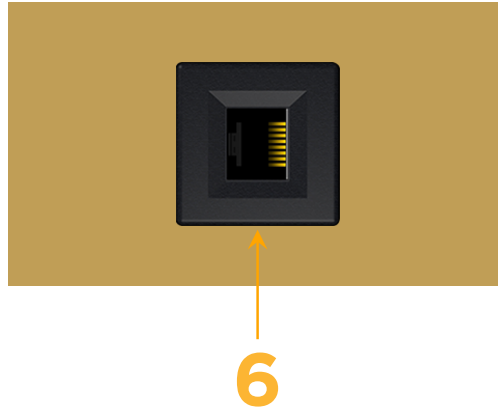

Trim Plate Finish: **SOLID BRASS**

Custom Finishes Available

M-POWER-1T-6-BRTP

Features:

Module/Port Options:

- A** Tamper Resistant AC Receptacle
- E** USB-A & USB-C (20W)
- M** Double USB-A (Fast Charging Ports - 18W)
- H** HDMI
- 6** CAT 6
- 12** RJ 12
- X** Switched AC
- Y** 3-Way Switch (Low Voltage)
- V** USB-C (45W High Speed Charging Port)
- S** USB-C (25W High Speed Charging Port)
- R** Switched AC (Rocker Switch)
- D** Dimmer Switch

Plug:

Supplied with Low Profile Flat 45° Angle 120 VAC Plug

Optional Standard Straight 120 VAC Plug

Optional Straight 120 VAC Pass-through Plug

- CLEAN, COMPACT DESIGN
- STREAMLINED
- LOW PROFILE
- SIDE-EXITING CORDS
- PLUG & PLAY
- 6' AC CORD & PLUG (FLAT PLUG STANDARD)
- CUSTOMIZABLE CONFIGURATIONS AND FINISHES
- UL LISTED FOR MOUNTING IN FURNITURE
- 15A