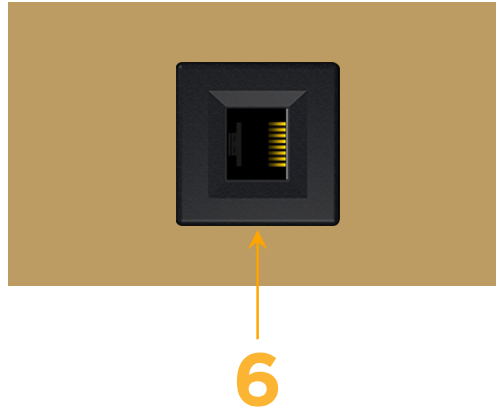

M-POWER-1T

AC POWER & DATA CONNECTIVITY SOLUTION

M-POWER-1T-6-BRATP

Distributed by

Mormax Company, Inc.

8 Westchester Plaza

Elmsford, NY 10523

914-699-0101

sales@mormax.com

mormax.com

Metro Light & Power's line of power & data solutions offers sophisticated design elements combined with greater ease of installation. Streamlined and low-profile, enhanced by side-exiting cords, our outlets advance the industry with their cutting edge look and feel. We believe flexibility is key, and we provide a variety of mounting options, including the ability to mount in limited spaces. Our outlets are available in many finishes and configurations, in addition to a custom color and finish capability for our clients.

Trim Plate Finish: **BRASS (ABS)**

Custom Finishes Available

M-POWER-1T-6-BRATP

Features:

Module/Port Options:

- **A** Tamper Resistant AC Receptacle
- **E** USB-A & USB-C (20W)
- **M** Double USB-A (Fast Charging Ports - 18W)
- **H** HDMI
- **6** CAT 6
- **12** RJ 12
- **X** Switched AC
- **Y** 3-Way Switch (Low Voltage)
- **V** USB-C (45W High Speed Charging Port)
- **S** USB-C (25W High Speed Charging Port)
- **R** Switched AC (Rocker Switch)
- **D** Dimmer Switch

Plug:

Supplied with Low Profile Flat 45° Angle 120 VAC Plug

Optional Standard Straight 120 VAC Plug

Optional Straight 120 VAC Pass-through Plug

- CLEAN, COMPACT DESIGN
- STREAMLINED
- LOW PROFILE
- SIDE-EXITING CORDS
- PLUG & PLAY
- 6' AC CORD & PLUG (FLAT PLUG STANDARD)
- CUSTOMIZABLE CONFIGURATIONS AND FINISHES
- UL LISTED FOR MOUNTING IN FURNITURE
- 15A