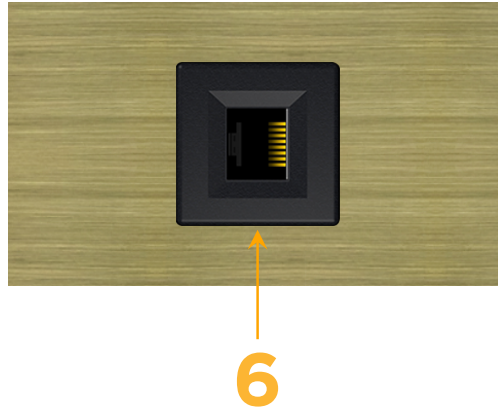

Trim Plate Finish: **BRASS ANTIQUED (ABS)**

Custom Finishes Available

M-POWER-1T-6-BRAATP

Features:

Module/Port Options:

- A** Tamper Resistant AC Receptacle
- E** USB-A & USB-C (20W)
- M** Double USB-A (Fast Charging Ports - 18W)
- H** HDMI
- 6** CAT 6
- 12** RJ 12
- X** Switched AC
- Y** 3-Way Switch (Low Voltage)
- V** USB-C (45W High Speed Charging Port)
- S** USB-C (25W High Speed Charging Port)
- R** Switched AC (Rocker Switch)
- D** Dimmer Switch

Plug:

Supplied with Low Profile Flat 45° Angle 120 VAC Plug

Optional Standard Straight 120 VAC Plug

Optional Straight 120 VAC Pass-through Plug

- CLEAN, COMPACT DESIGN
- STREAMLINED
- LOW PROFILE
- SIDE-EXITING CORDS
- PLUG & PLAY
- 6' AC CORD & PLUG (FLAT PLUG STANDARD)
- CUSTOMIZABLE CONFIGURATIONS AND FINISHES
- UL LISTED FOR MOUNTING IN FURNITURE
- 15A