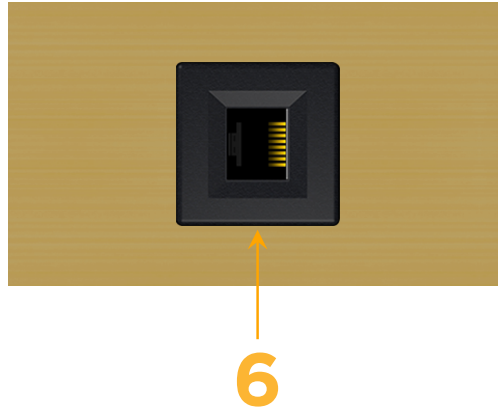

Trim Plate Finish: **SOLID BRASS BRUSHED**

Custom Finishes Available

M-POWER-1T-6-BR4TP

Features:

Module/Port Options:

- A** Tamper Resistant AC Receptacle
- E** USB-A & USB-C (20W)
- M** Double USB-A (Fast Charging Ports - 18W)
- H** HDMI
- 6** CAT 6
- 12** RJ 12
- X** Switched AC
- Y** 3-Way Switch (Low Voltage)
- V** USB-C (45W High Speed Charging Port)
- S** USB-C (25W High Speed Charging Port)
- R** Switched AC (Rocker Switch)
- D** Dimmer Switch

Plug:

Supplied with Low Profile Flat 45° Angle 120 VAC Plug

Optional Standard Straight 120 VAC Plug

Optional Straight 120 VAC Pass-through Plug

- CLEAN, COMPACT DESIGN
- STREAMLINED
- LOW PROFILE
- SIDE-EXITING CORDS
- PLUG & PLAY
- 6' AC CORD & PLUG (FLAT PLUG STANDARD)
- CUSTOMIZABLE CONFIGURATIONS AND FINISHES
- UL LISTED FOR MOUNTING IN FURNITURE
- 15A