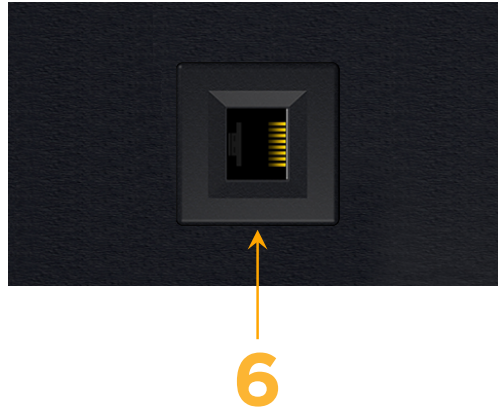

Trim Plate Finish: **BLACK (ABS)**

Custom Finishes Available

M-POWER-1T-6-BATP

Features:

Module/Port Options:

- A** Tamper Resistant AC Receptacle
- E** USB-A & USB-C (20W)
- M** Double USB-A (Fast Charging Ports - 18W)
- H** HDMI
- 6** CAT 6
- 12** RJ 12
- X** Switched AC
- Y** 3-Way Switch (Low Voltage)
- V** USB-C (45W High Speed Charging Port)
- S** USB-C (25W High Speed Charging Port)
- R** Switched AC (Rocker Switch)
- D** Dimmer Switch

Plug:

Supplied with Low Profile Flat 45° Angle 120 VAC Plug

Optional Standard Straight 120 VAC Plug

Optional Straight 120 VAC Pass-through Plug

- CLEAN, COMPACT DESIGN
- STREAMLINED
- LOW PROFILE
- SIDE-EXITING CORDS
- PLUG & PLAY
- 6' AC CORD & PLUG (FLAT PLUG STANDARD)
- CUSTOMIZABLE CONFIGURATIONS AND FINISHES
- UL LISTED FOR MOUNTING IN FURNITURE
- 15A