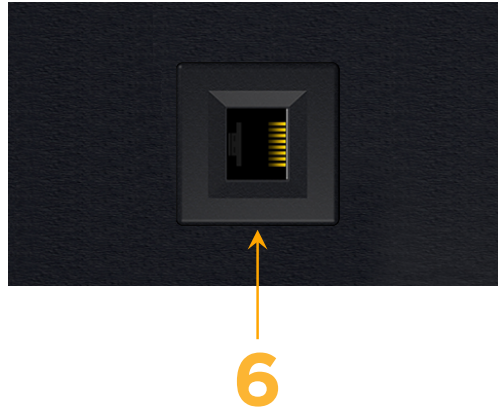

Trim Plate Finish: **SATIN BLACK (ABS)**

Custom Finishes Available

M-POWER-1T-6-B2ATP

Features:

Module/Port Options:

- A** Tamper Resistant AC Receptacle
- E** USB-A & USB-C (20W)
- M** Double USB-A (Fast Charging Ports - 18W)
- H** HDMI
- 6** CAT 6
- 12** RJ 12
- X** Switched AC
- Y** 3-Way Switch (Low Voltage)
- V** USB-C (45W High Speed Charging Port)
- S** USB-C (25W High Speed Charging Port)
- R** Switched AC (Rocker Switch)
- D** Dimmer Switch

Plug:

Supplied with Low Profile Flat 45° Angle 120 VAC Plug

Optional Standard Straight 120 VAC Plug

Optional Straight 120 VAC Pass-through Plug

- CLEAN, COMPACT DESIGN
- STREAMLINED
- LOW PROFILE
- SIDE-EXITING CORDS
- PLUG & PLAY
- 6' AC CORD & PLUG (FLAT PLUG STANDARD)
- CUSTOMIZABLE CONFIGURATIONS AND FINISHES
- UL LISTED FOR MOUNTING IN FURNITURE
- 15A