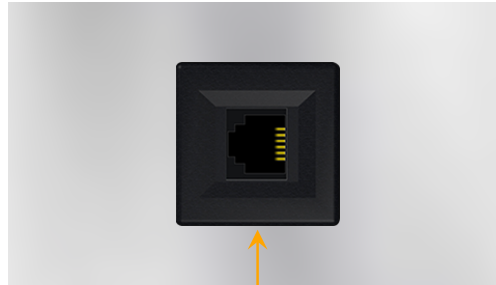

M-POWER-1T

AC POWER & DATA CONNECTIVITY SOLUTION

M-POWER-1T-12-SS8TP

Distributed by

Mormax Company, Inc.

8 Westchester Plaza

Elmsford, NY 10523

914-699-0101

sales@mormax.com

mormax.com

Metro Light & Power's line of power & data solutions offers sophisticated design elements combined with greater ease of installation. Streamlined and low-profile, enhanced by side-exiting cords, our outlets advance the industry with their cutting edge look and feel. We believe flexibility is key, and we provide a variety of mounting options, including the ability to mount in limited spaces. Our outlets are available in many finishes and configurations, in addition to a custom color and finish capability for our clients.

Trim Plate Finish: **STAINLESS STEEL MIRROR FINISH**

Custom Finishes Available

M-POWER-1T-12-SS8TP

12

Features:

Module/Port Options:

- **A** Tamper Resistant AC Receptacle
- **E** USB-A & USB-C (20W)
- **M** Double USB-A (Fast Charging Ports - 18W)
- **H** HDMI
- **6** CAT 6
- **12** RJ 12
- **X** Switched AC
- **Y** 3-Way Switch (Low Voltage)
- **V** USB-C (45W High Speed Charging Port)
- **S** USB-C (25W High Speed Charging Port)
- **R** Switched AC (Rocker Switch)
- **D** Dimmer Switch

Plug:

Supplied with Low Profile Flat 45° Angle 120 VAC Plug

Optional Standard Straight 120 VAC Plug

Optional Straight 120 VAC Pass-through Plug

- CLEAN, COMPACT DESIGN
- STREAMLINED
- LOW PROFILE
- SIDE-EXITING CORDS
- PLUG & PLAY
- 6' AC CORD & PLUG (FLAT PLUG STANDARD)
- CUSTOMIZABLE CONFIGURATIONS AND FINISHES
- UL LISTED FOR MOUNTING IN FURNITURE
- 15A