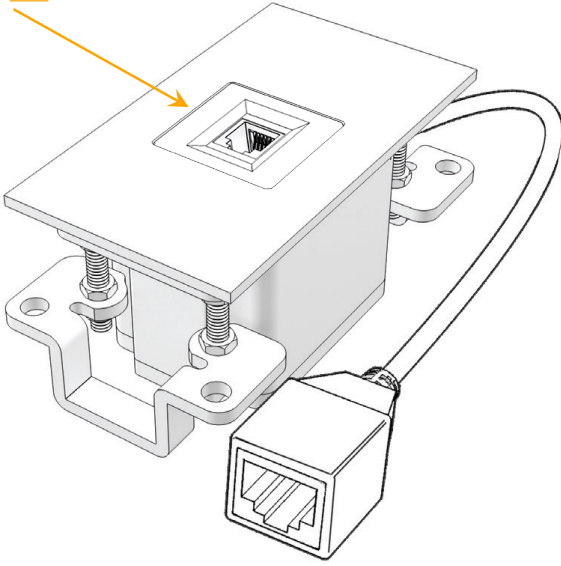

M-POWER-1T

AC POWER & DATA CONNECTIVITY SOLUTION

M-POWER-1T-12-SS8TP

Specs:

Modules/Ports:

12 RJ 12

Distributed by

Mormax Company, Inc.

8 Westchester Plaza

Elmsford, NY 10523

914-699-0101

sales@mormax.com

mormax.com

12