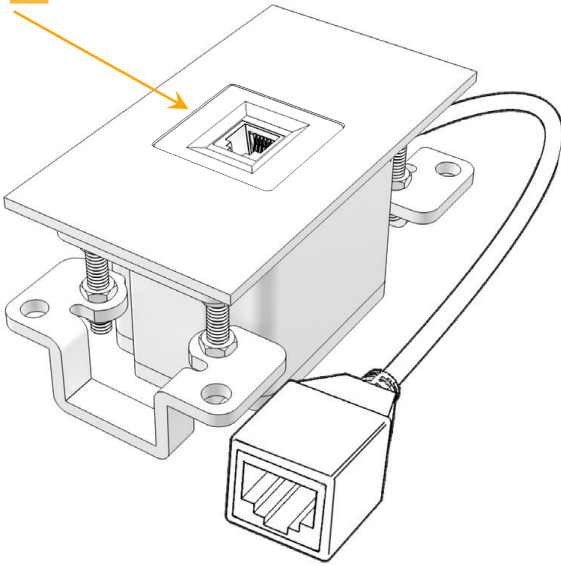

M-POWER-1T

AC POWER & DATA CONNECTIVITY SOLUTION

M-POWER-1T-12-SATP

Specs:

Modules/Ports:

12 RJ 12

Distributed by

Mormax Company, Inc.

8 Westchester Plaza

Elmsford, NY 10523

914-699-0101

sales@mormax.com

mormax.com

12