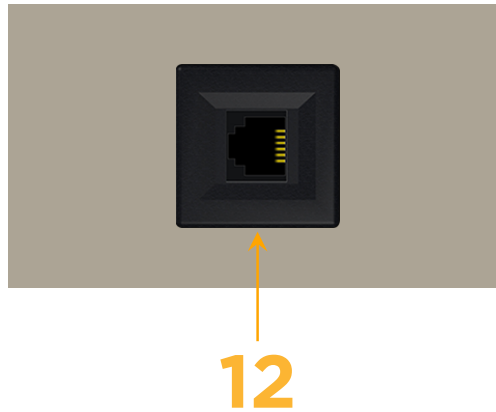

Trim Plate Finish: **SATIN NICKEL (ABS)**

Custom Finishes Available

M-POWER-1T-12-SATP

Features:

**Module/Port Options:**

- A** Tamper Resistant AC Receptacle
- E** USB-A & USB-C (20W)
- M** Double USB-A (Fast Charging Ports - 18W)
- H** HDMI
- 6** CAT 6
- 12** RJ 12
- X** Switched AC
- Y** 3-Way Switch (Low Voltage)
- V** USB-C (45W High Speed Charging Port)
- S** USB-C (25W High Speed Charging Port)
- R** Switched AC (Rocker Switch)
- D** Dimmer Switch

**Plug:**

Supplied with Low Profile Flat 45° Angle 120 VAC Plug

Optional Standard Straight 120 VAC Plug

Optional Straight 120 VAC Pass-through Plug

- CLEAN, COMPACT DESIGN
- STREAMLINED
- LOW PROFILE
- SIDE-EXITING CORDS
- PLUG & PLAY
- 6' AC CORD & PLUG (FLAT PLUG STANDARD)
- CUSTOMIZABLE CONFIGURATIONS AND FINISHES
- UL LISTED FOR MOUNTING IN FURNITURE
- 15A