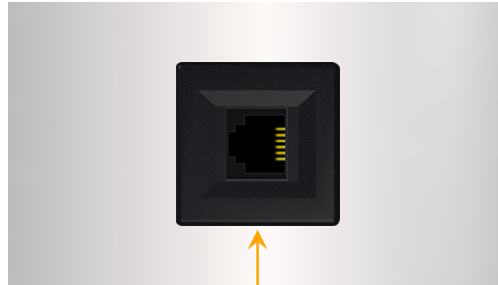

sales@mormax.com

mormax.com

Metro Light & Power's line of power & data solutions offers sophisticated design elements combined with greater ease of installation. Streamlined and low-profile, enhanced by side-exiting cords, our outlets advance the industry with their cutting edge look and feel. We believe flexibility is key, and we provide a variety of mounting options, including the ability to mount in limited spaces. Our outlets are available in many finishes and configurations, in addition to a custom color and finish capability for our clients.

Trim Plate Finish: **CHROME (ABS)**

Custom Finishes Available

M-POWER-1T-12-CRATP

12

Features:

Module/Port Options:

- A** Tamper Resistant AC Receptacle
- E** USB-A & USB-C (20W)
- M** Double USB-A (Fast Charging Ports - 18W)
- H** HDMI
- 6** CAT 6
- 12** RJ 12
- X** Switched AC
- Y** 3-Way Switch (Low Voltage)
- V** USB-C (45W High Speed Charging Port)
- S** USB-C (25W High Speed Charging Port)
- R** Switched AC (Rocker Switch)
- D** Dimmer Switch

Plug:

Supplied with Low Profile Flat 45° Angle 120 VAC Plug

Optional Standard Straight 120 VAC Plug

Optional Straight 120 VAC Pass-through Plug

- CLEAN, COMPACT DESIGN
- STREAMLINED
- LOW PROFILE
- SIDE-EXITING CORDS
- PLUG & PLAY
- 6' AC CORD & PLUG (FLAT PLUG STANDARD)
- CUSTOMIZABLE CONFIGURATIONS AND FINISHES
- UL LISTED FOR MOUNTING IN FURNITURE
- 15A