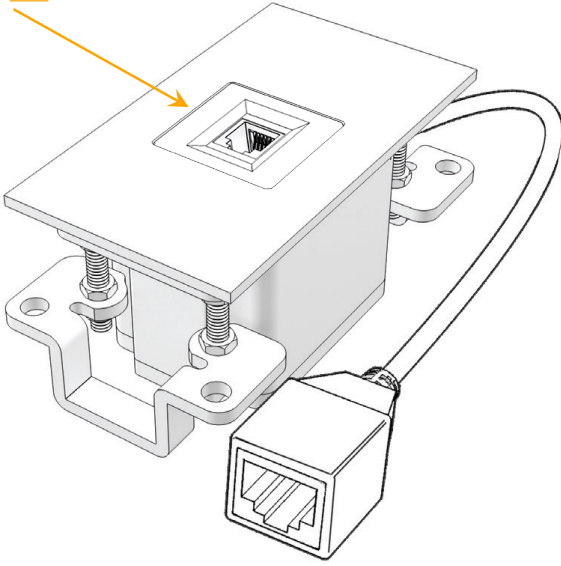

M-POWER-1T

AC POWER & DATA CONNECTIVITY SOLUTION

M-POWER-1T-12-CRATP

Specs:

Modules/Ports:

12 RJ 12

Distributed by

Mormax Company, Inc.

8 Westchester Plaza

Elmsford, NY 10523

914-699-0101

sales@mormax.com

mormax.com

12