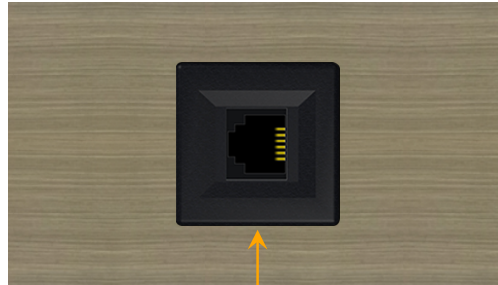

M-POWER-1T

AC POWER & DATA CONNECTIVITY SOLUTION

M-POWER-1T-12-BZ5AATP

Distributed by

Mormax Company, Inc.

8 Westchester Plaza

Elmsford, NY 10523

914-699-0101

sales@mormax.com

mormax.com

Metro Light & Power's line of power & data solutions offers sophisticated design elements combined with greater ease of installation. Streamlined and low-profile, enhanced by side-exiting cords, our outlets advance the industry with their cutting edge look and feel. We believe flexibility is key, and we provide a variety of mounting options, including the ability to mount in limited spaces. Our outlets are available in many finishes and configurations, in addition to a custom color and finish capability for our clients.

Trim Plate Finish: **ANTIQUED ARCHITECTURAL BRONZE (ABS)**

Custom Finishes Available

M-POWER-1T-12-BZ5AATP

12

Features:

Module/Port Options:

- **A** Tamper Resistant AC Receptacle
- **E** USB-A & USB-C (20W)
- **M** Double USB-A (Fast Charging Ports - 18W)
- **H** HDMI
- **6** CAT 6
- **12** RJ 12
- **X** Switched AC
- **Y** 3-Way Switch (Low Voltage)
- **V** USB-C (45W High Speed Charging Port)
- **S** USB-C (25W High Speed Charging Port)
- **R** Switched AC (Rocker Switch)
- **D** Dimmer Switch

Plug:

Supplied with Low Profile Flat 45° Angle 120 VAC Plug

Optional Standard Straight 120 VAC Plug

Optional Straight 120 VAC Pass-through Plug

- CLEAN, COMPACT DESIGN
- STREAMLINED
- LOW PROFILE
- SIDE-EXITING CORDS
- PLUG & PLAY
- 6' AC CORD & PLUG (FLAT PLUG STANDARD)
- CUSTOMIZABLE CONFIGURATIONS AND FINISHES
- UL LISTED FOR MOUNTING IN FURNITURE
- 15A