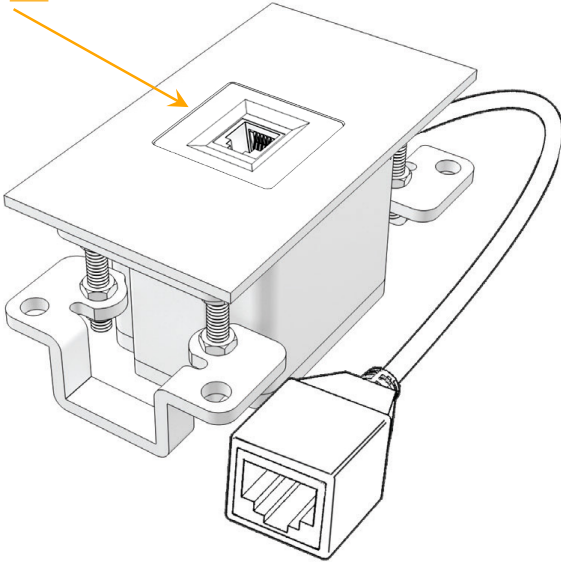

M-POWER-1T

AC POWER & DATA CONNECTIVITY SOLUTION

M-POWER-1T-12-BZ5AATP

Specs:

Modules/Ports:

12 RJ 12

Distributed by

Mormax Company, Inc.

8 Westchester Plaza

Elmsford, NY 10523

914-699-0101

sales@mormax.com

mormax.com

12